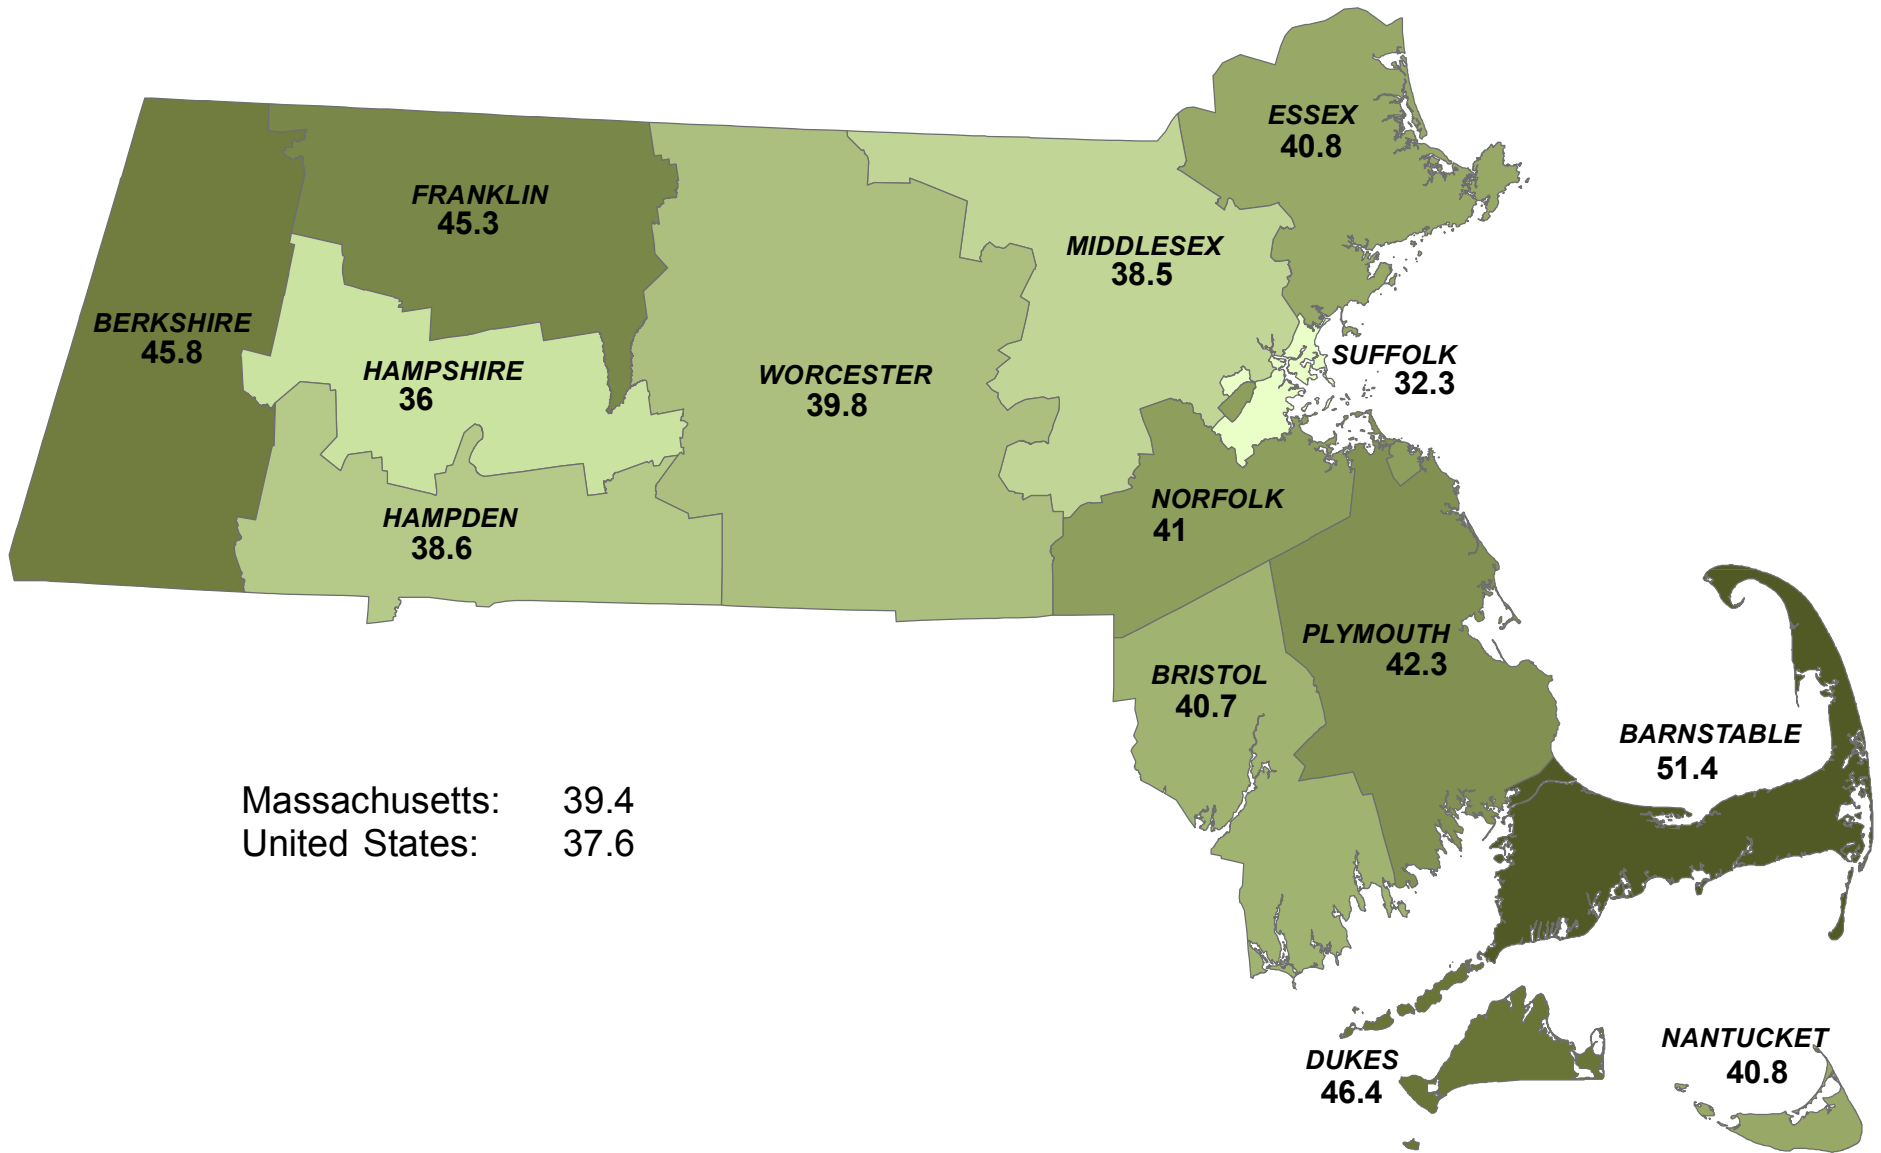

Estimated Median Age in Massachusetts by County, 2013

Massachusetts: 39.4
United States: 37.6