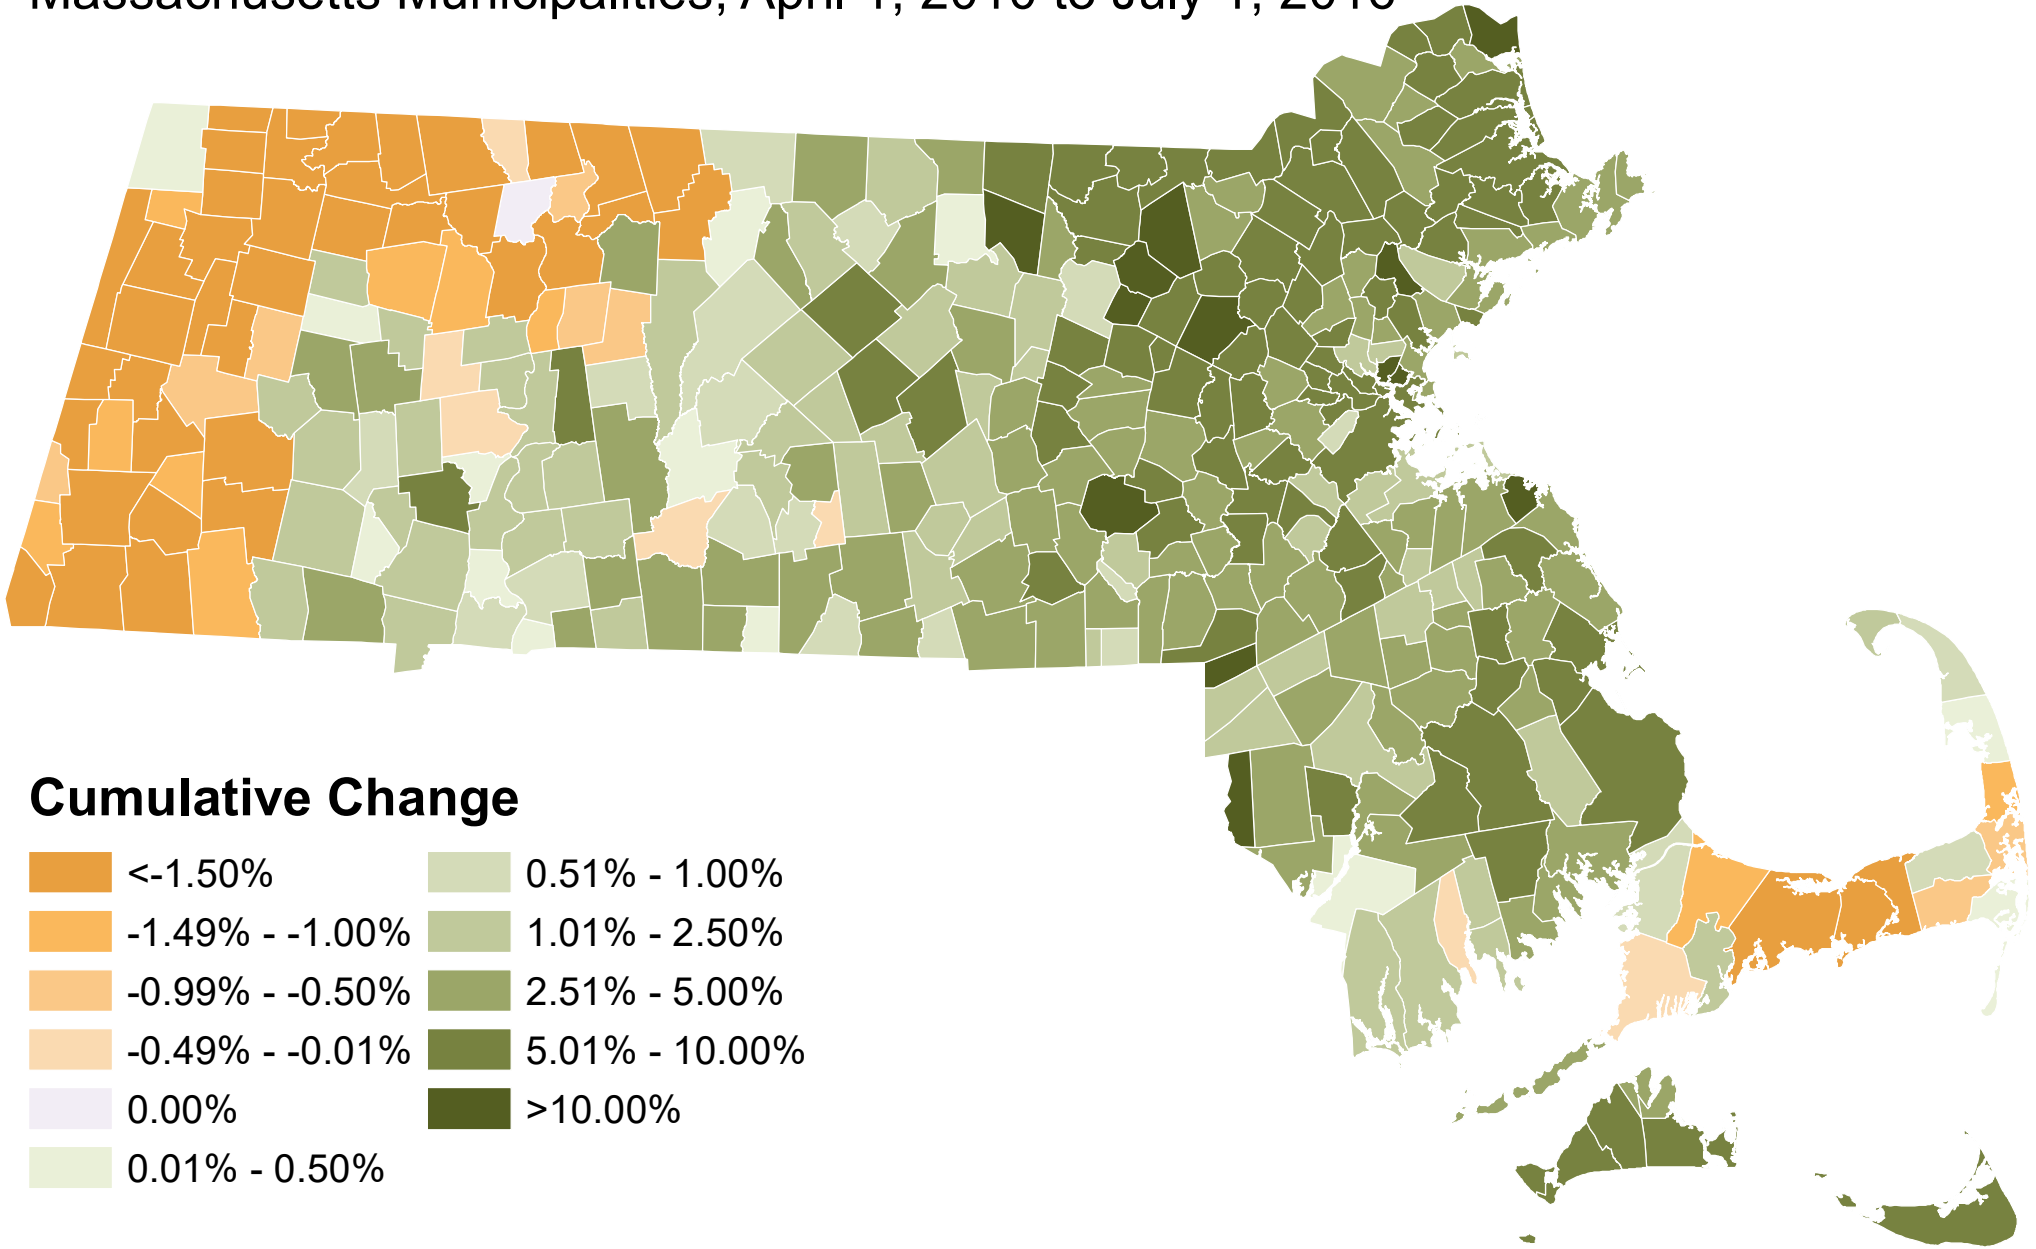

Estimated Cumulative Percent Change in Population for Massachusetts Municipalities, April 1, 2010 to July 1, 2016

UMass Donahue Institute
Source: Annual Estimates of the Resident Population: April 1, 2010 to July 1, 2016.
U.S. Census Bureau, Population Division. Release Date: May 25, 2017.