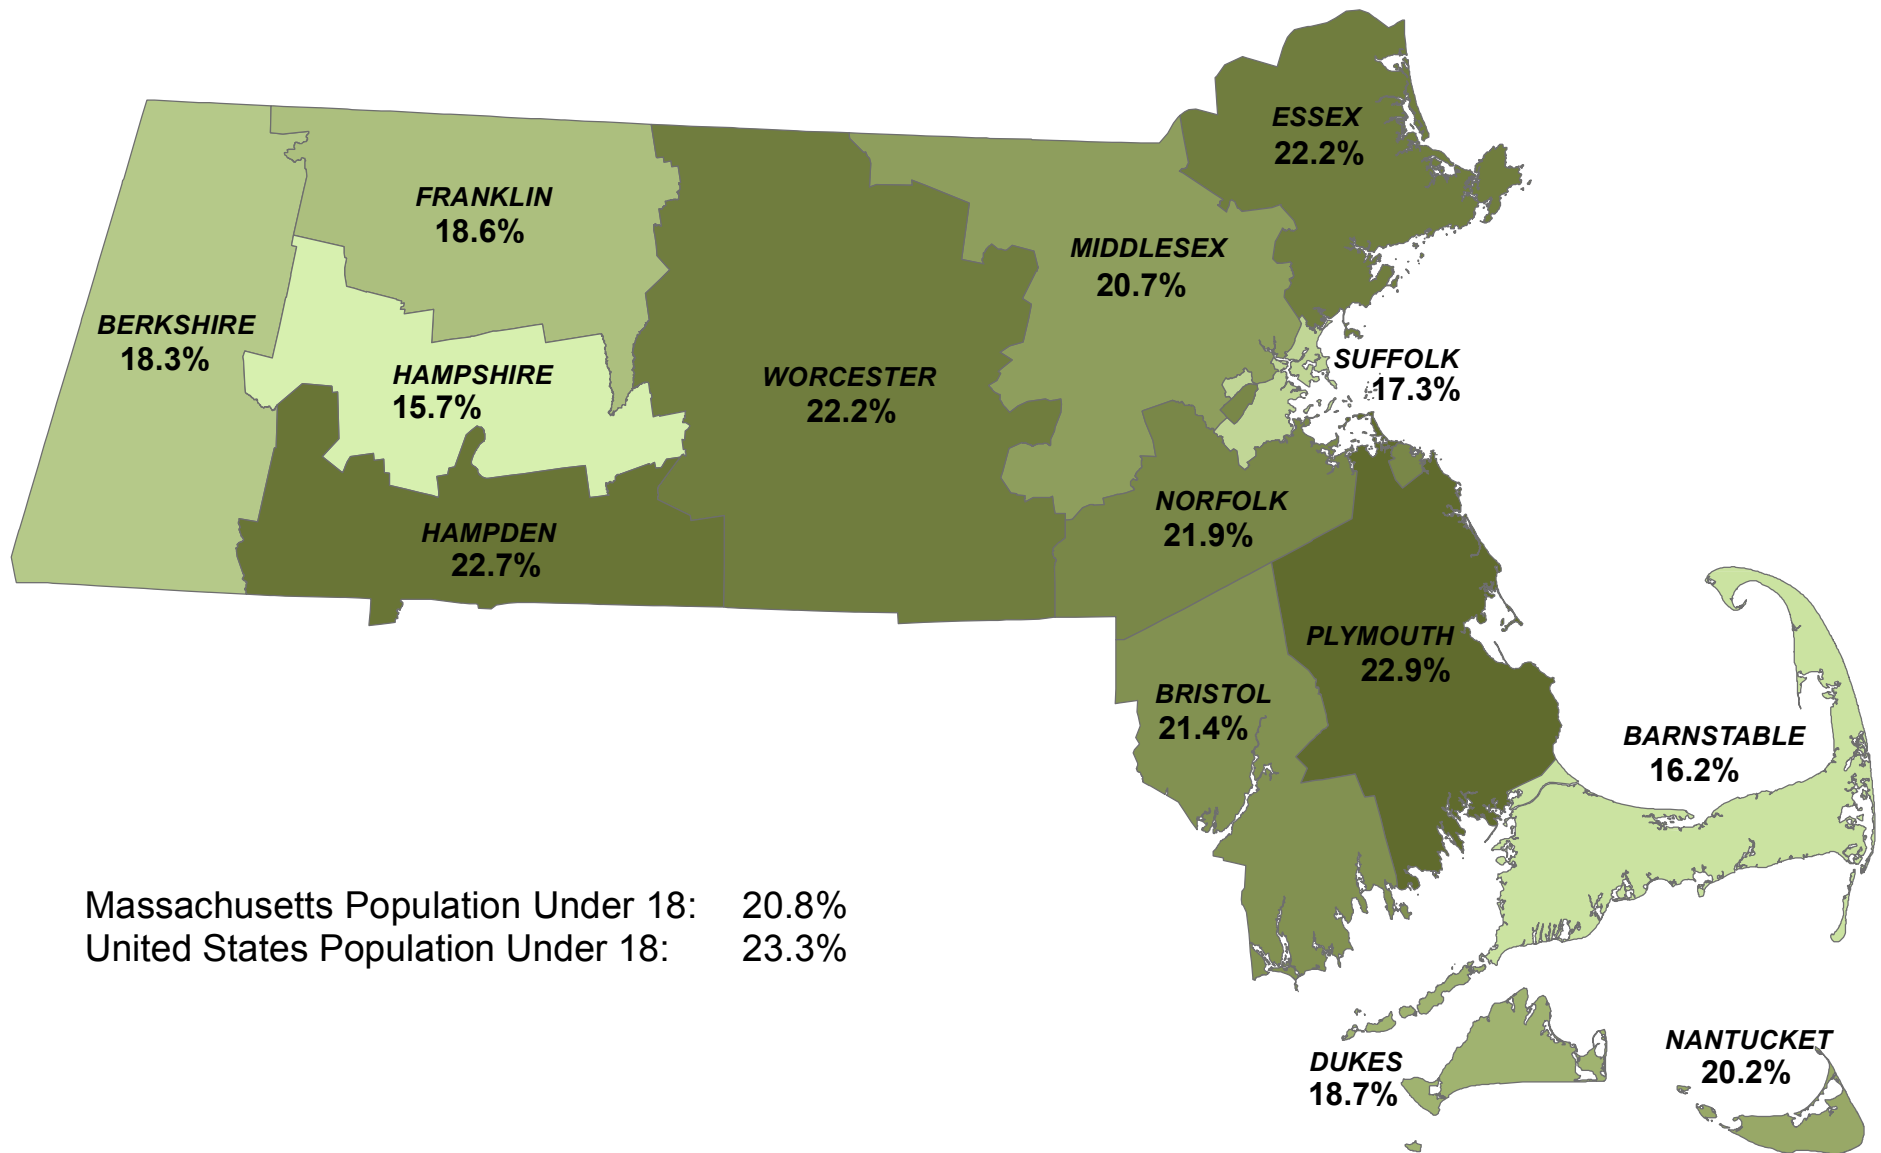

# Estimated Percent of County Population Under 18 Years of Age, 2013

UMass Donahue Institute.  
Source Data: CC-EST2013-ALLDATA\_25:  
Annual County Estimates of the Resident Population by Sex, Race, and Hispanic Origin:  
April 1, 2010 to July 1, 2013. U.S. Census Bureau, Population Division.  
Release Date: June 26, 2014.