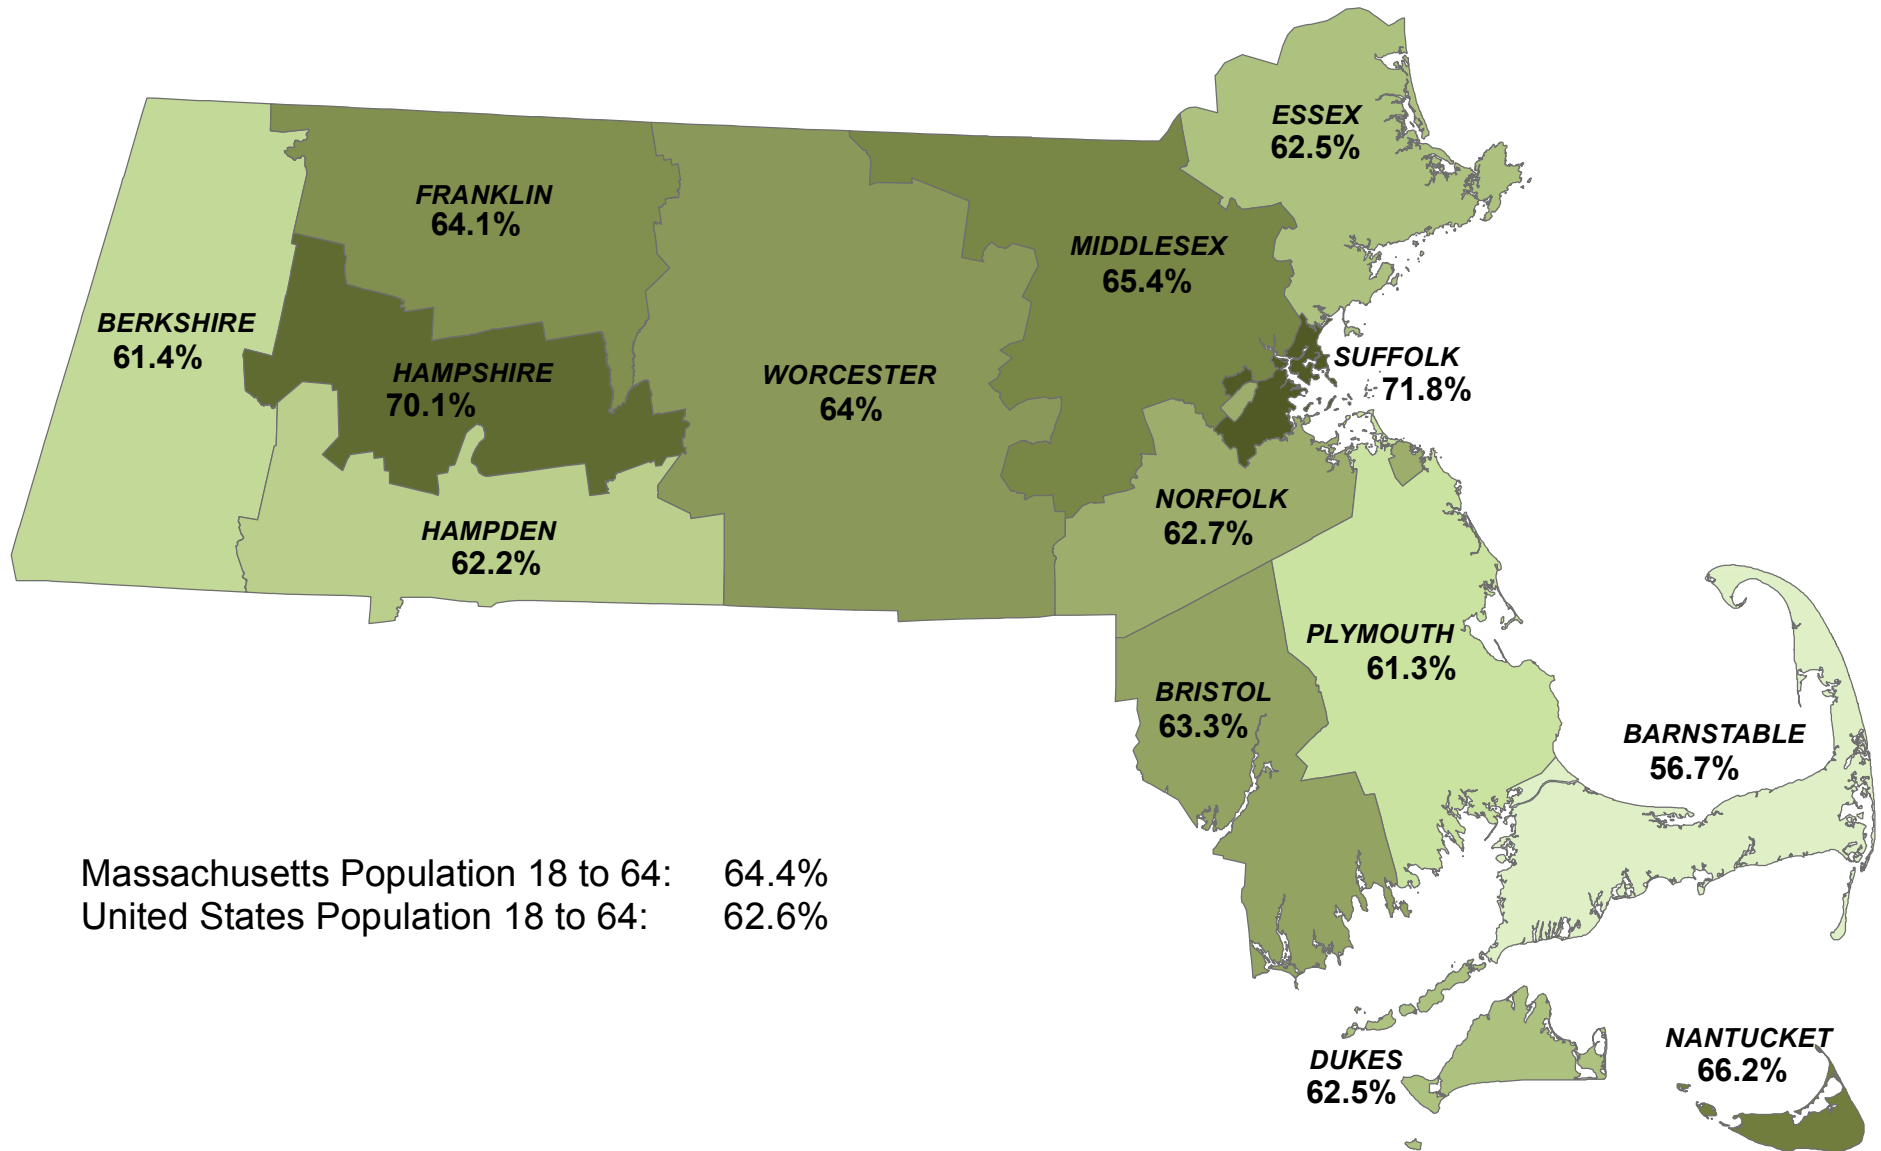

Estimated Percent of County Population Ages 18 to 64, 2013

UMass Donahue Institute.
Source Data: CC-EST2013-ALLDATA_25:
Annual County Estimates of the Resident Population by Sex, Race, and Hispanic Origin:
April 1, 2010 to July 1, 2013. U.S. Census Bureau, Population Division.
Release Date: June 26, 2014.