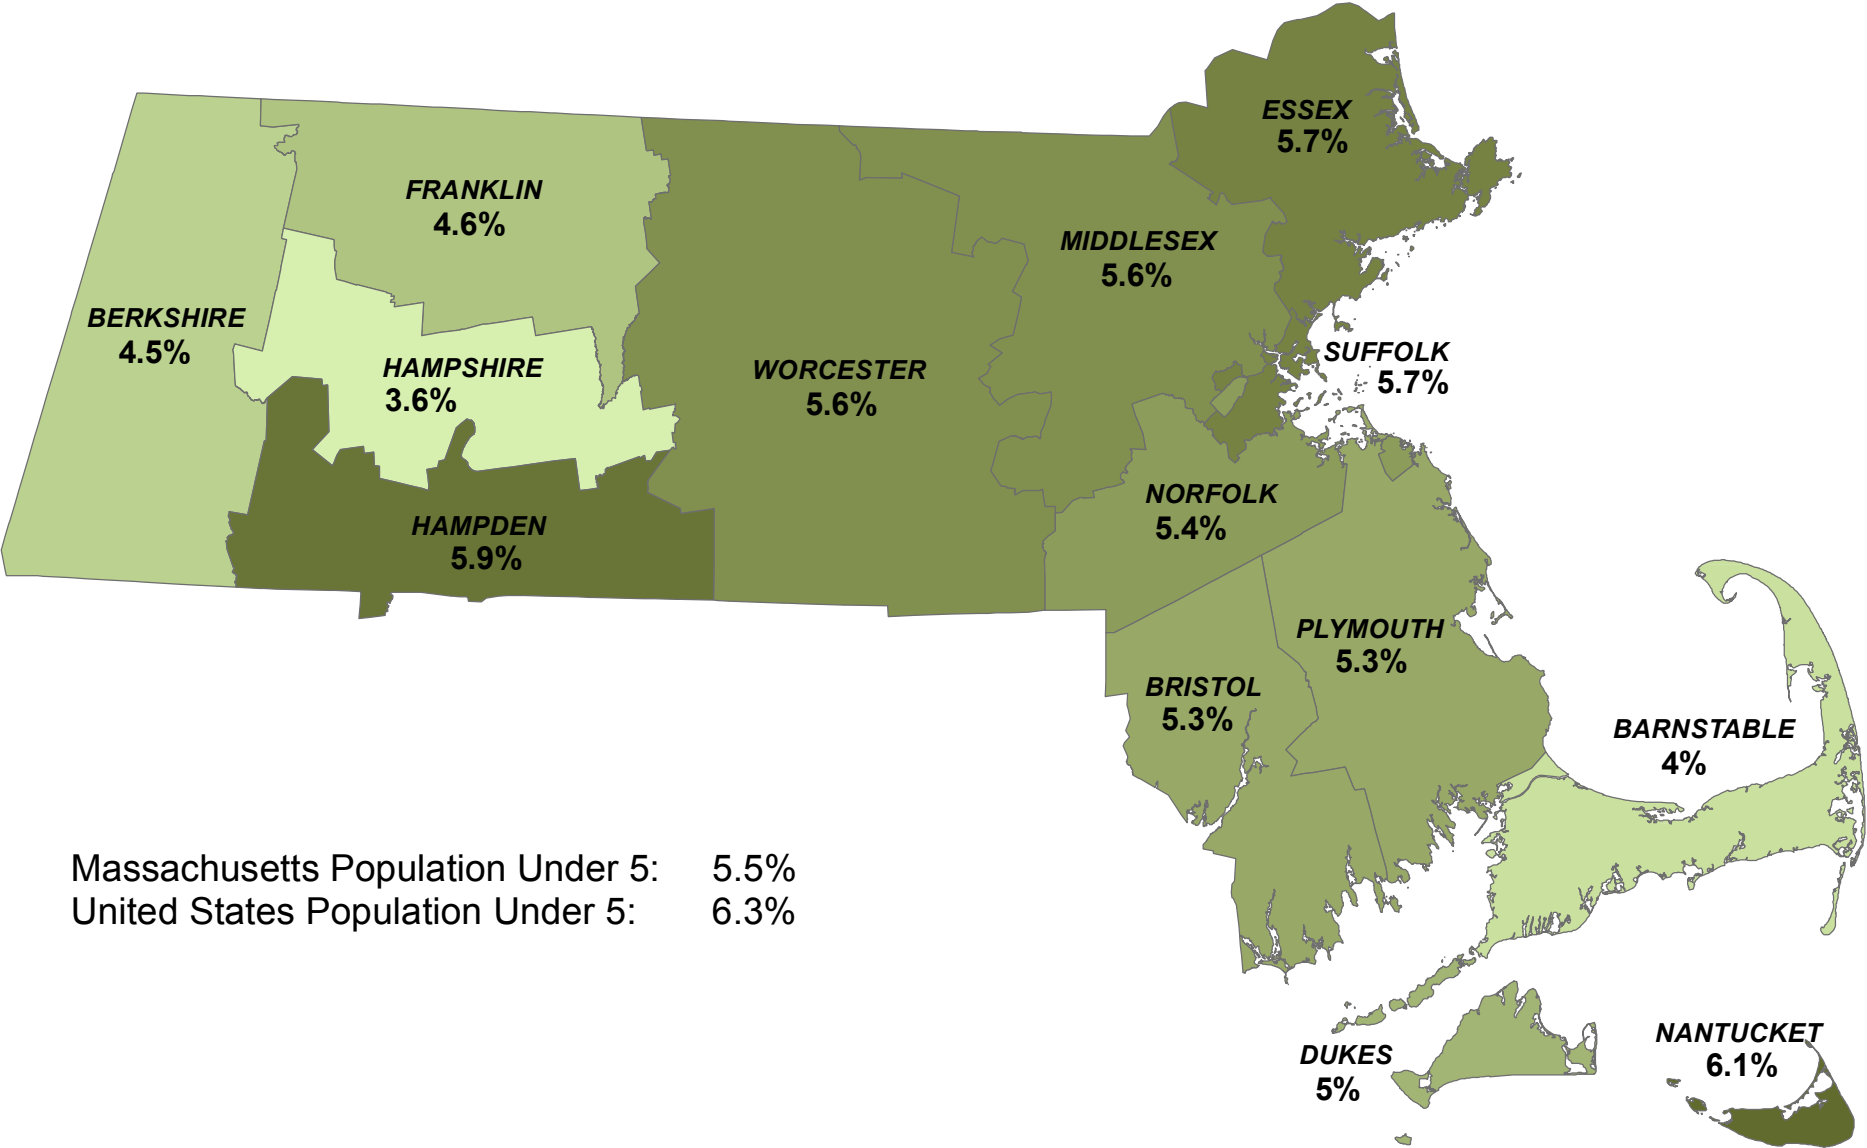

Estimated Percent of County Population Under 5 Years of Age, 2013

Massachusetts Population Under 5: 5.5%
United States Population Under 5: 6.3%

UMass Donahue Institute.
Source Data: CC-EST2013-ALLDATA_25:
Annual County Estimates of the Resident Population by Sex, Race, and Hispanic Origin:
April 1, 2010 to July 1, 2013. U.S. Census Bureau, Population Division.
Release Date: June 26, 2014.