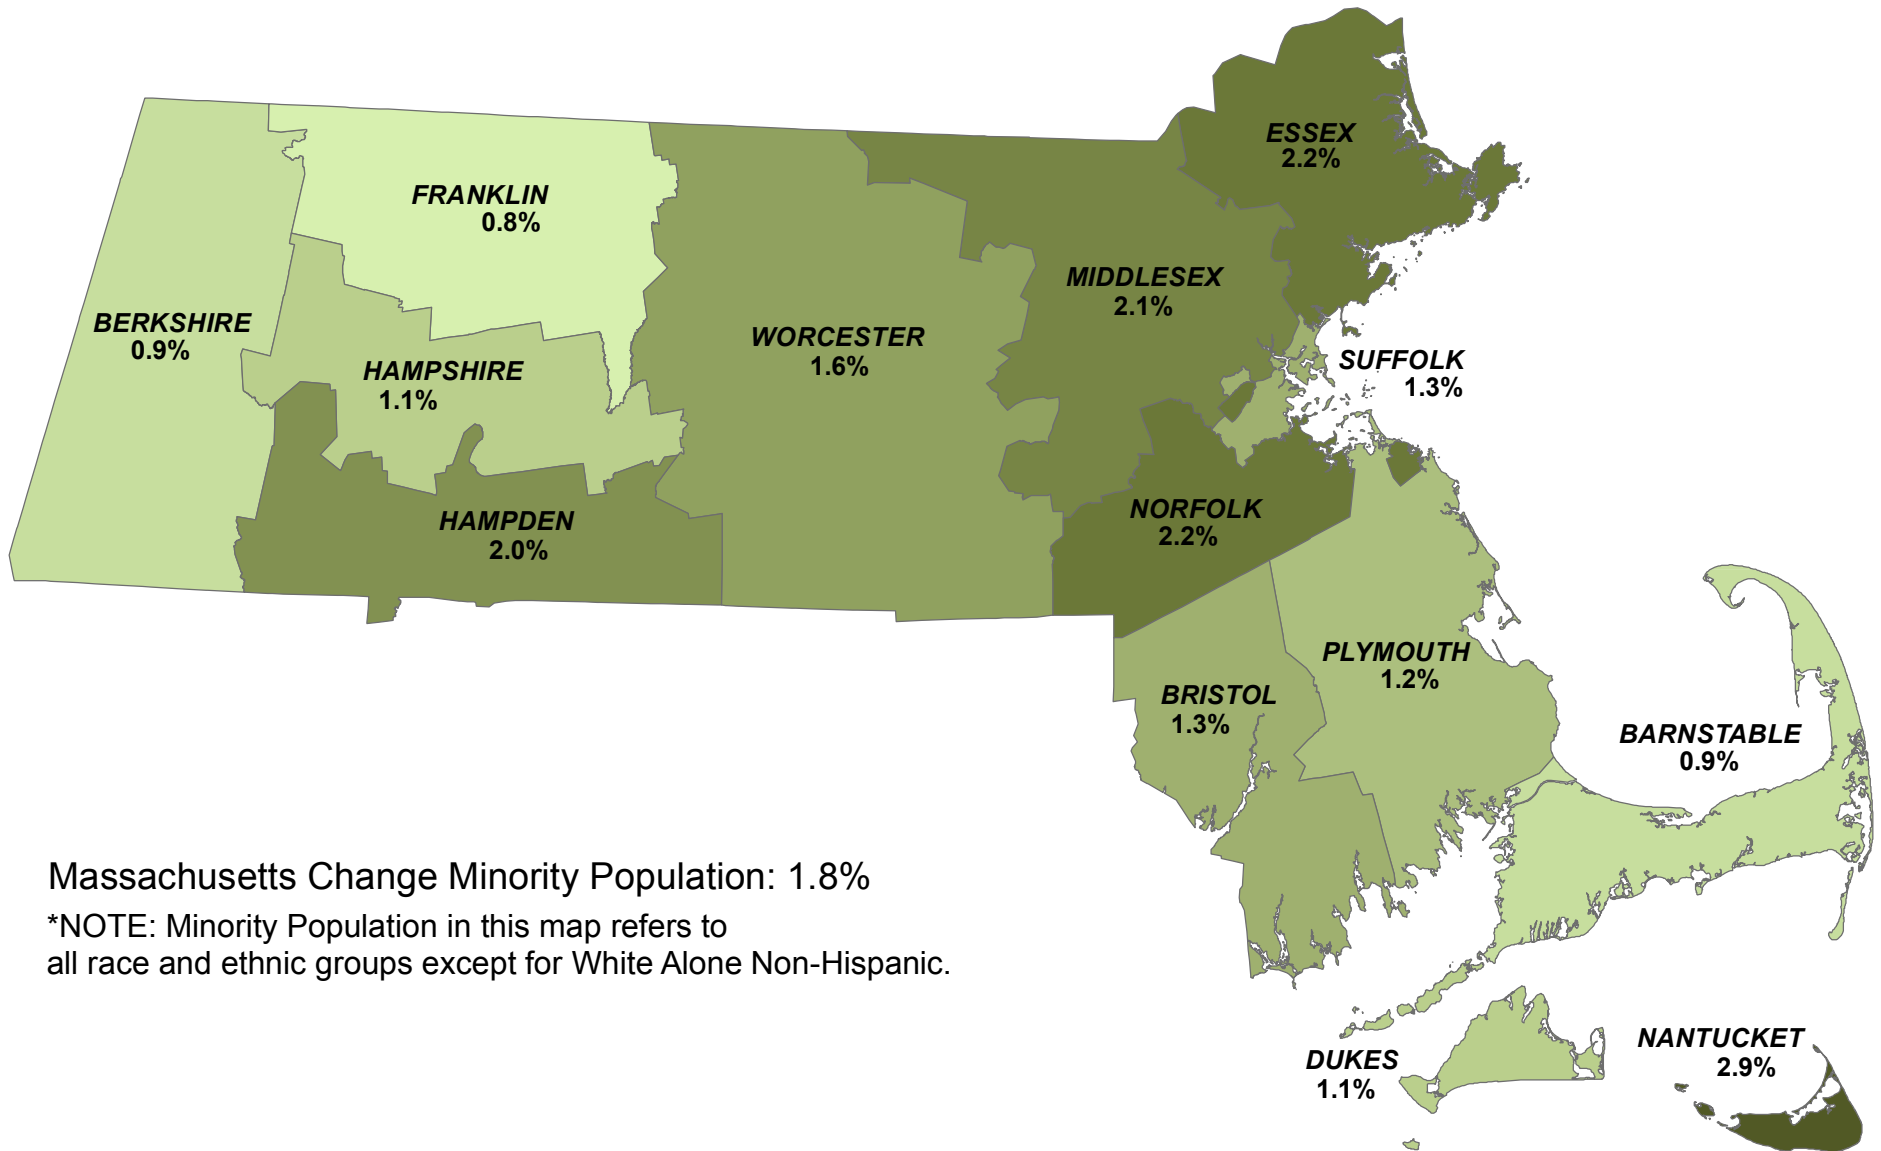

Estimated Change in Minority Population as a Percentage of Total County Population, 2010-2013

Massachusetts Change Minority Population: 1.8%

*NOTE: Minority Population in this map refers to all race and ethnic groups except for White Alone Non-Hispanic.