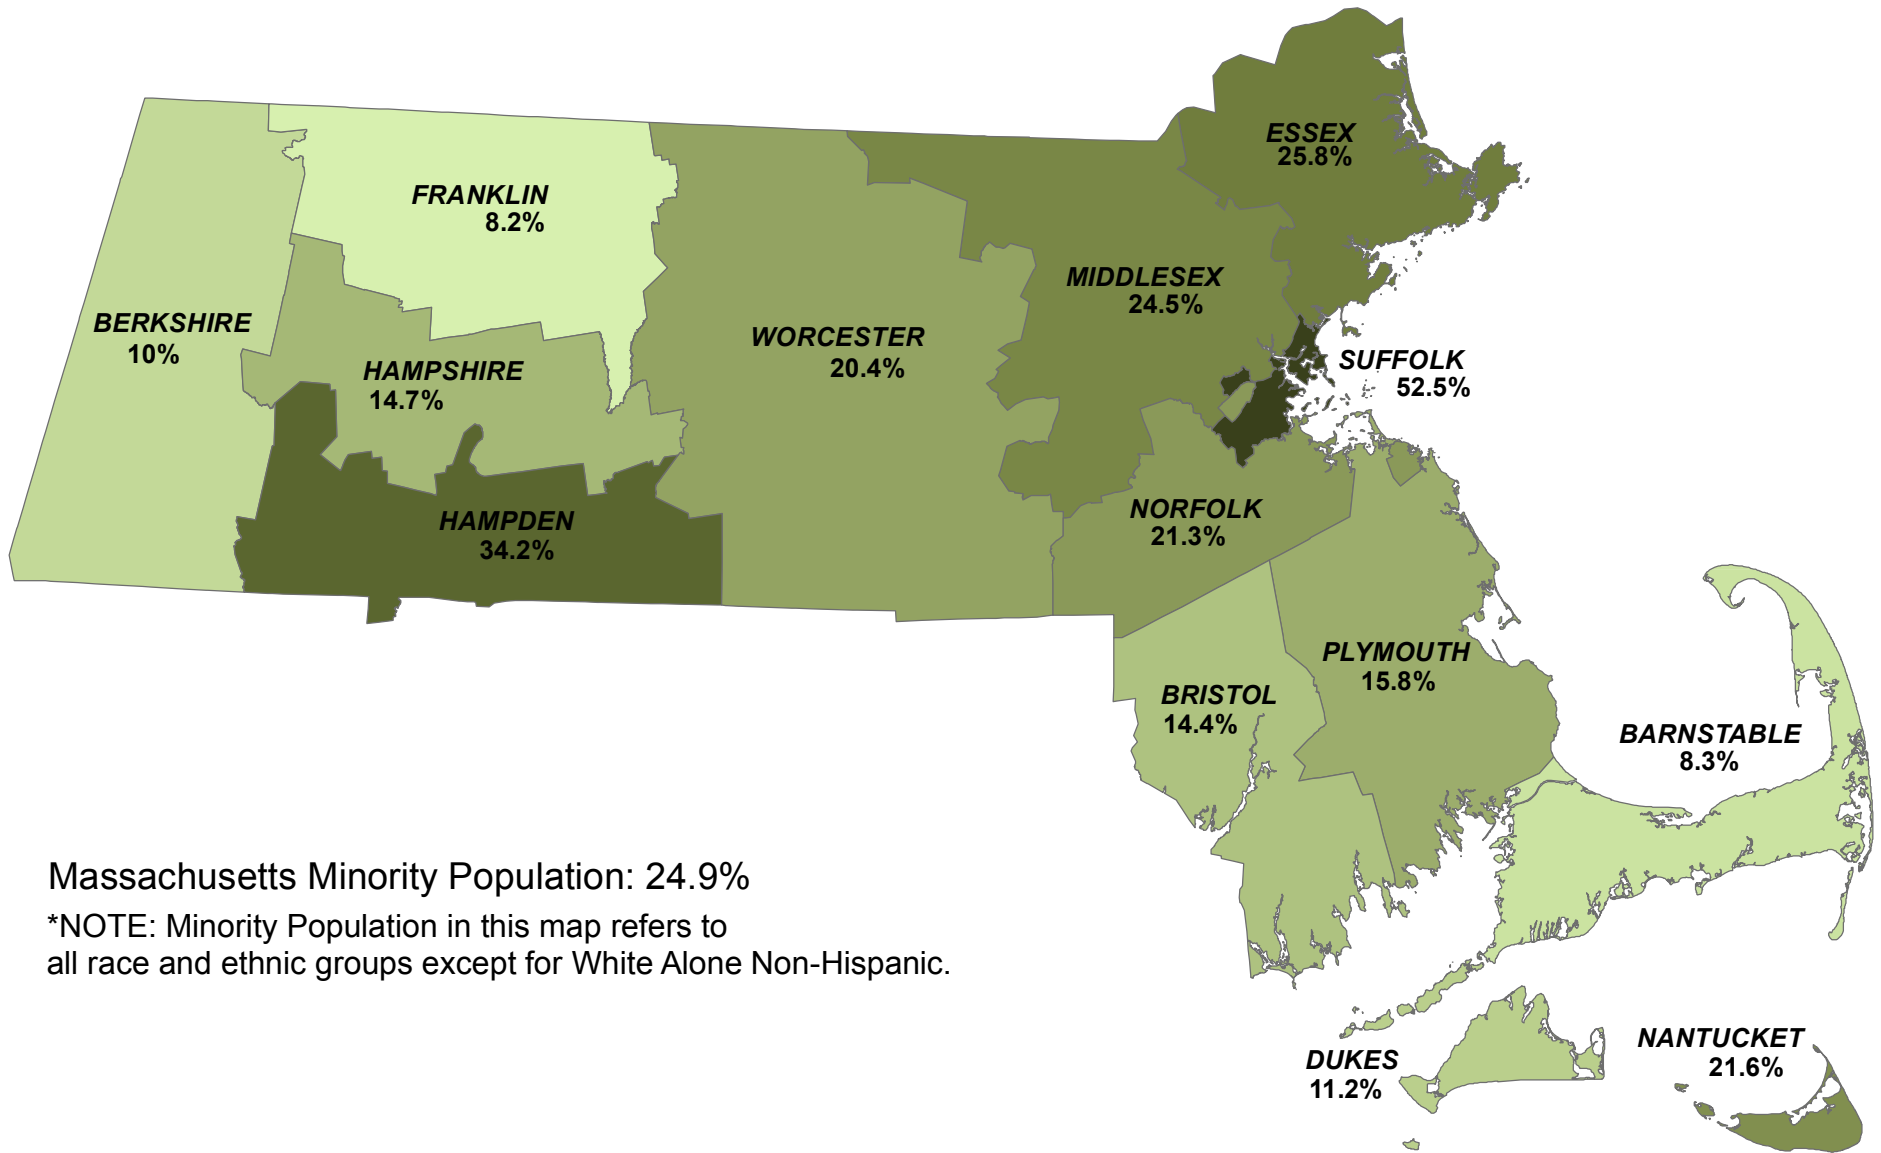

Estimated Percent of Minority Population by County, 2013

Massachusetts Minority Population: 24.9%

*NOTE: Minority Population in this map refers to all race and ethnic groups except for White Alone Non-Hispanic.