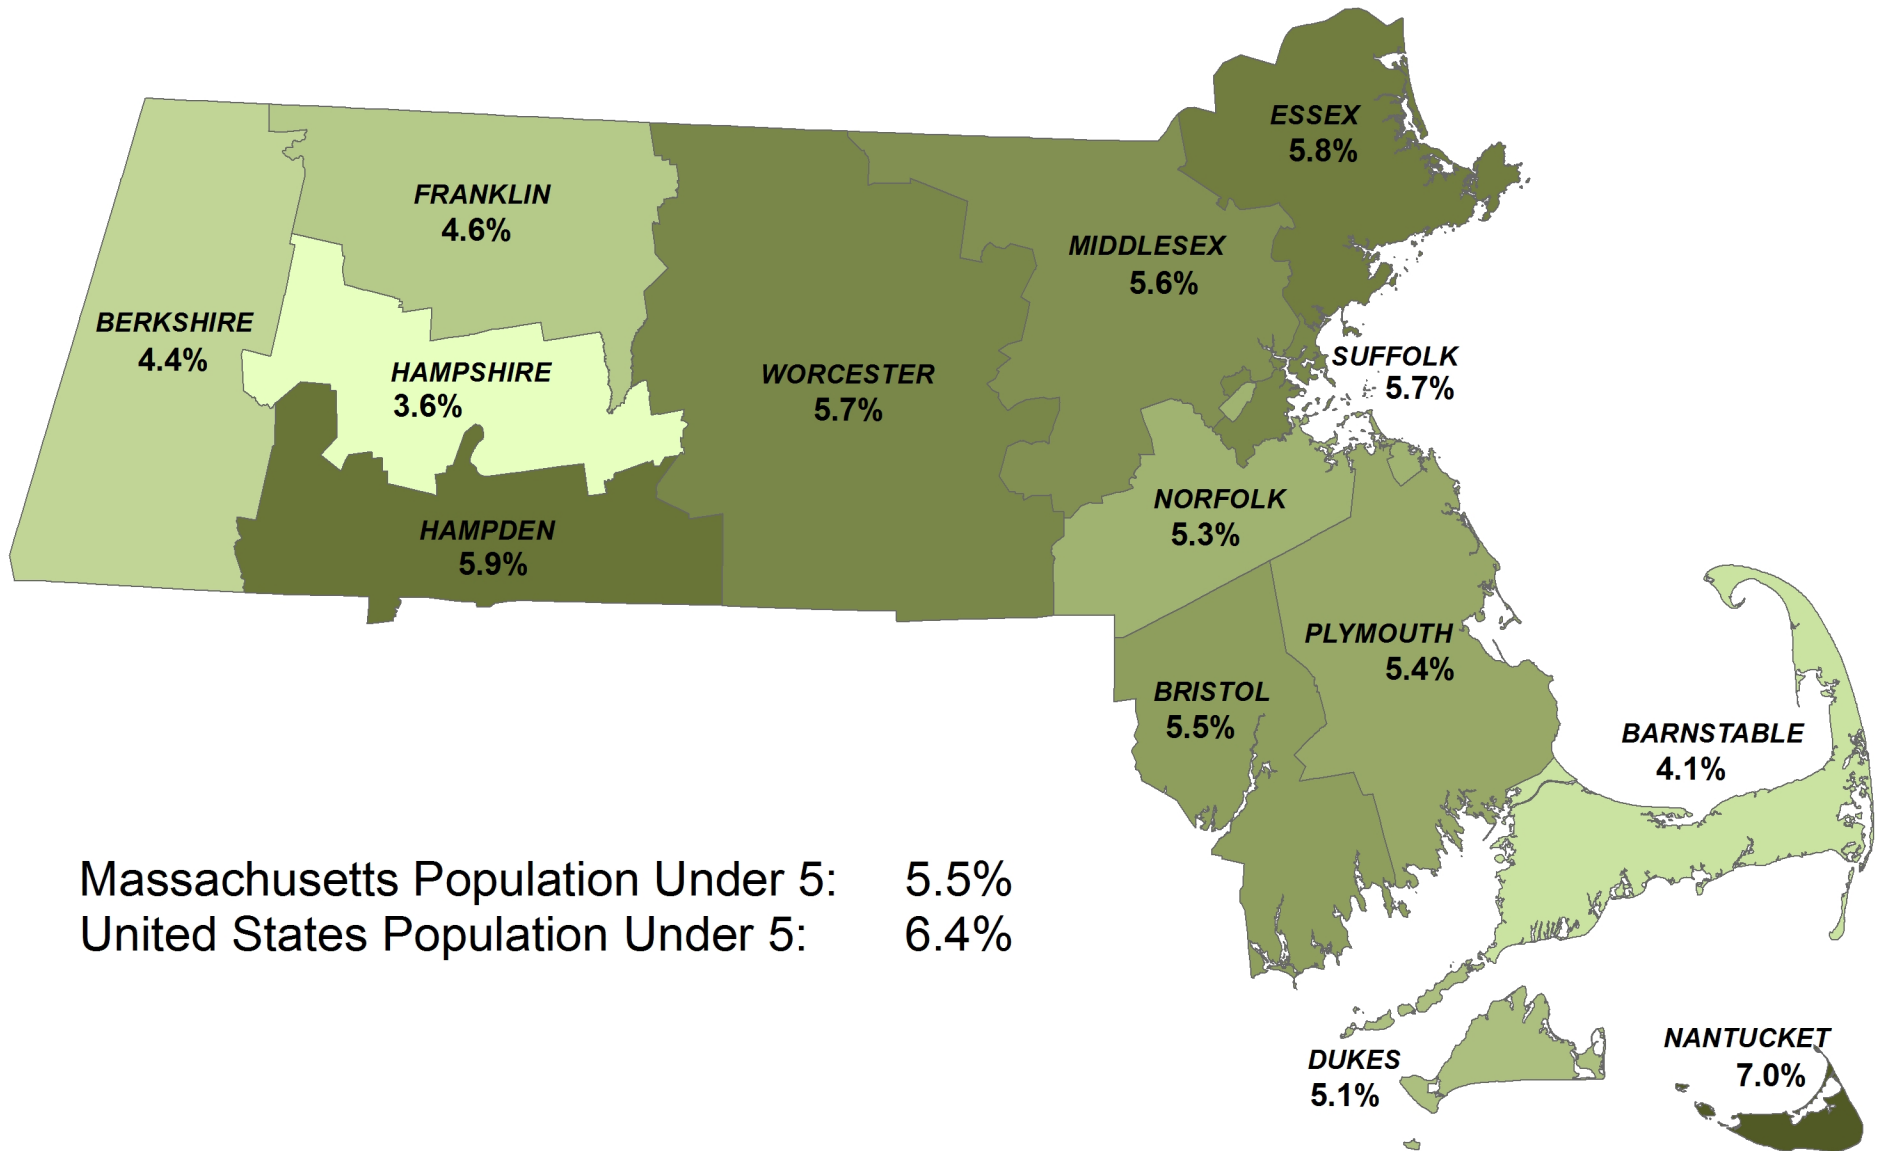

## Estimated Percent of County Population Under 5, 2012

Massachusetts Population Under 5: 5.5%  
United States Population Under 5: 6.4%

UMass Donahue Institute.

Source Data: Annual Estimates of the Resident Population for Selected Age Groups by Sex for the United States, States, Counties, and Puerto Rico Commonwealth and Municipios: April 1, 2010 to July 1, 2012. (Table PEPAGESEX).  
U.S. Census Bureau, Population Division. Release Date: June 13, 2013.