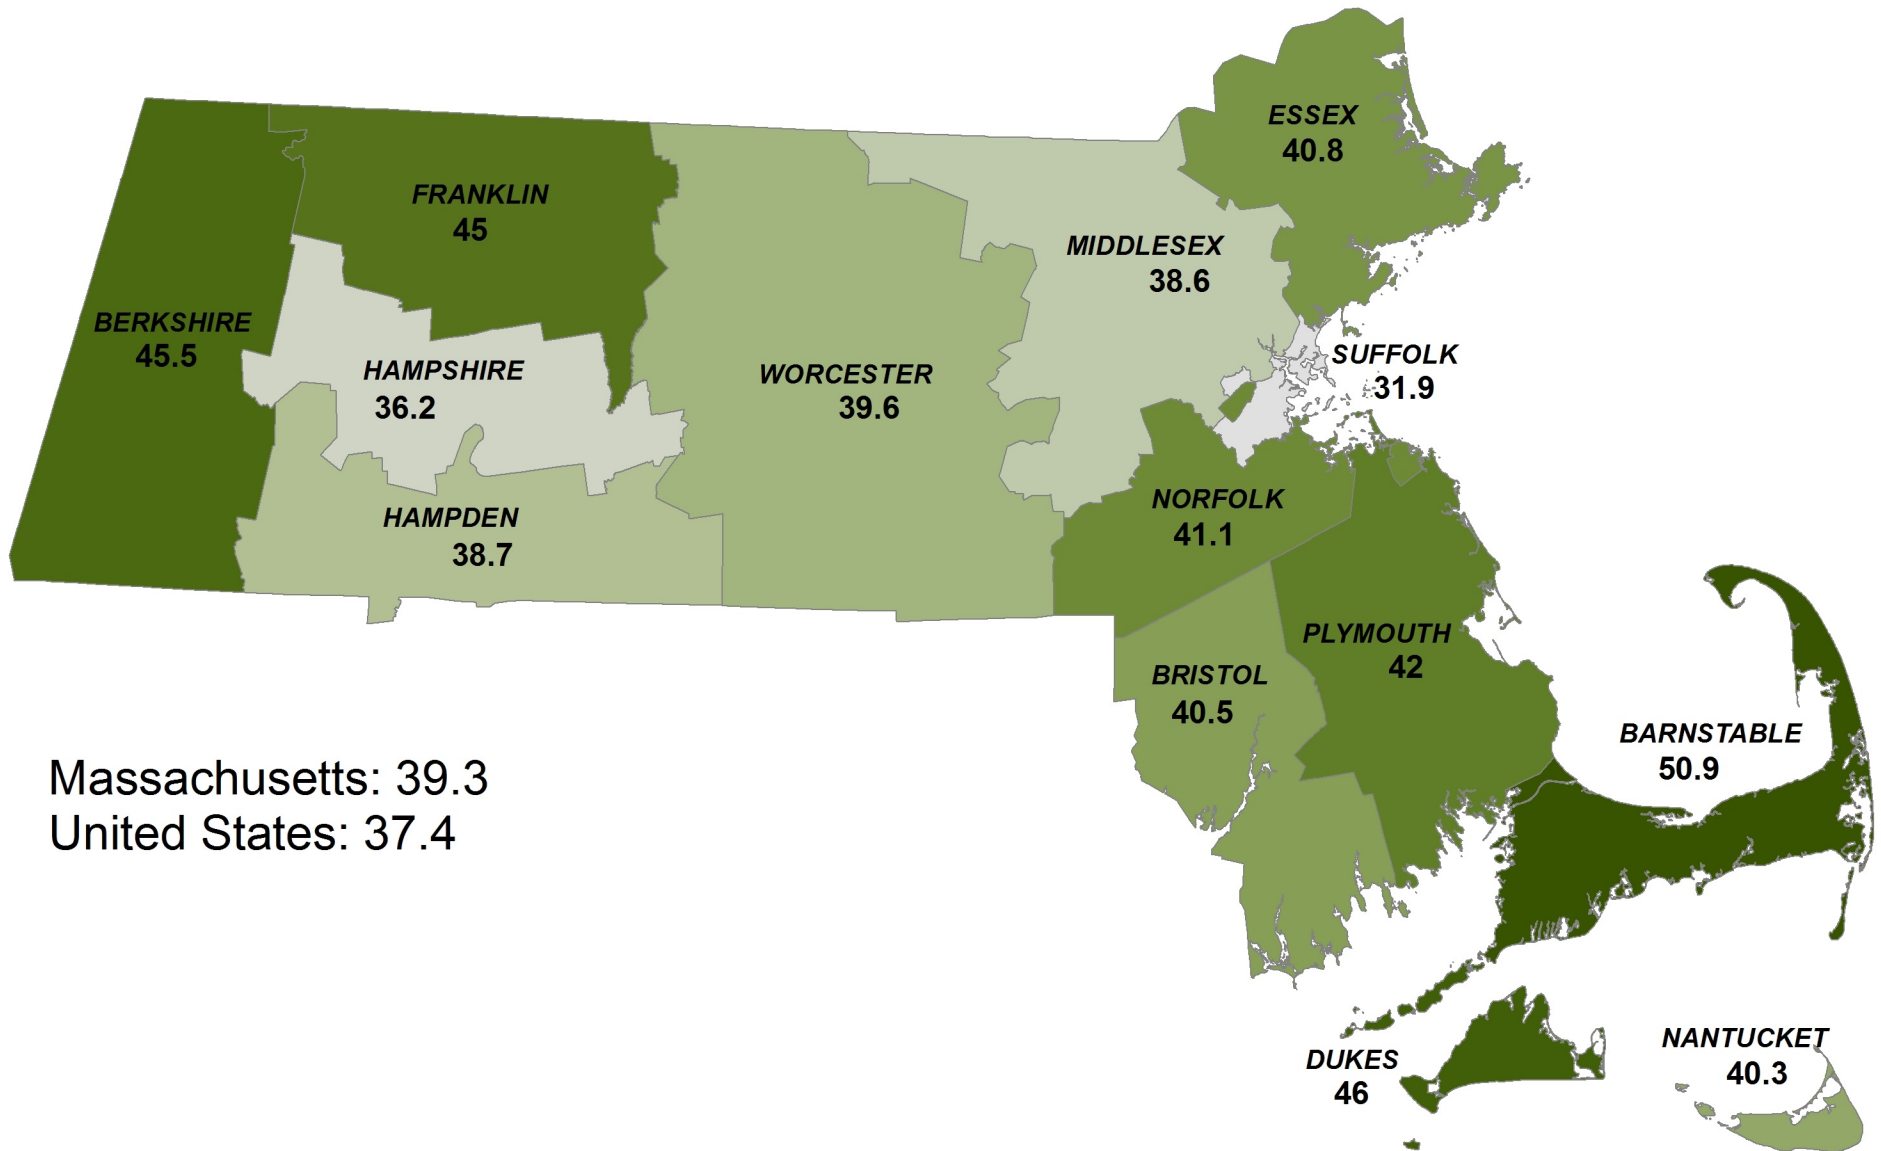

Estimated Median Age by Massachusetts County, 2012

Massachusetts: 39.3
United States: 37.4

UMass Donahue Institute.

Source Data: Annual Estimates of the Resident Population for Selected Age Groups by Sex for the United States, States, Counties, and Puerto Rico Commonwealth and Municipios: April 1, 2010 to July 1, 2012. (Table PEPAGESEX).

U.S. Census Bureau, Population Division. Release Date: June 13, 2013