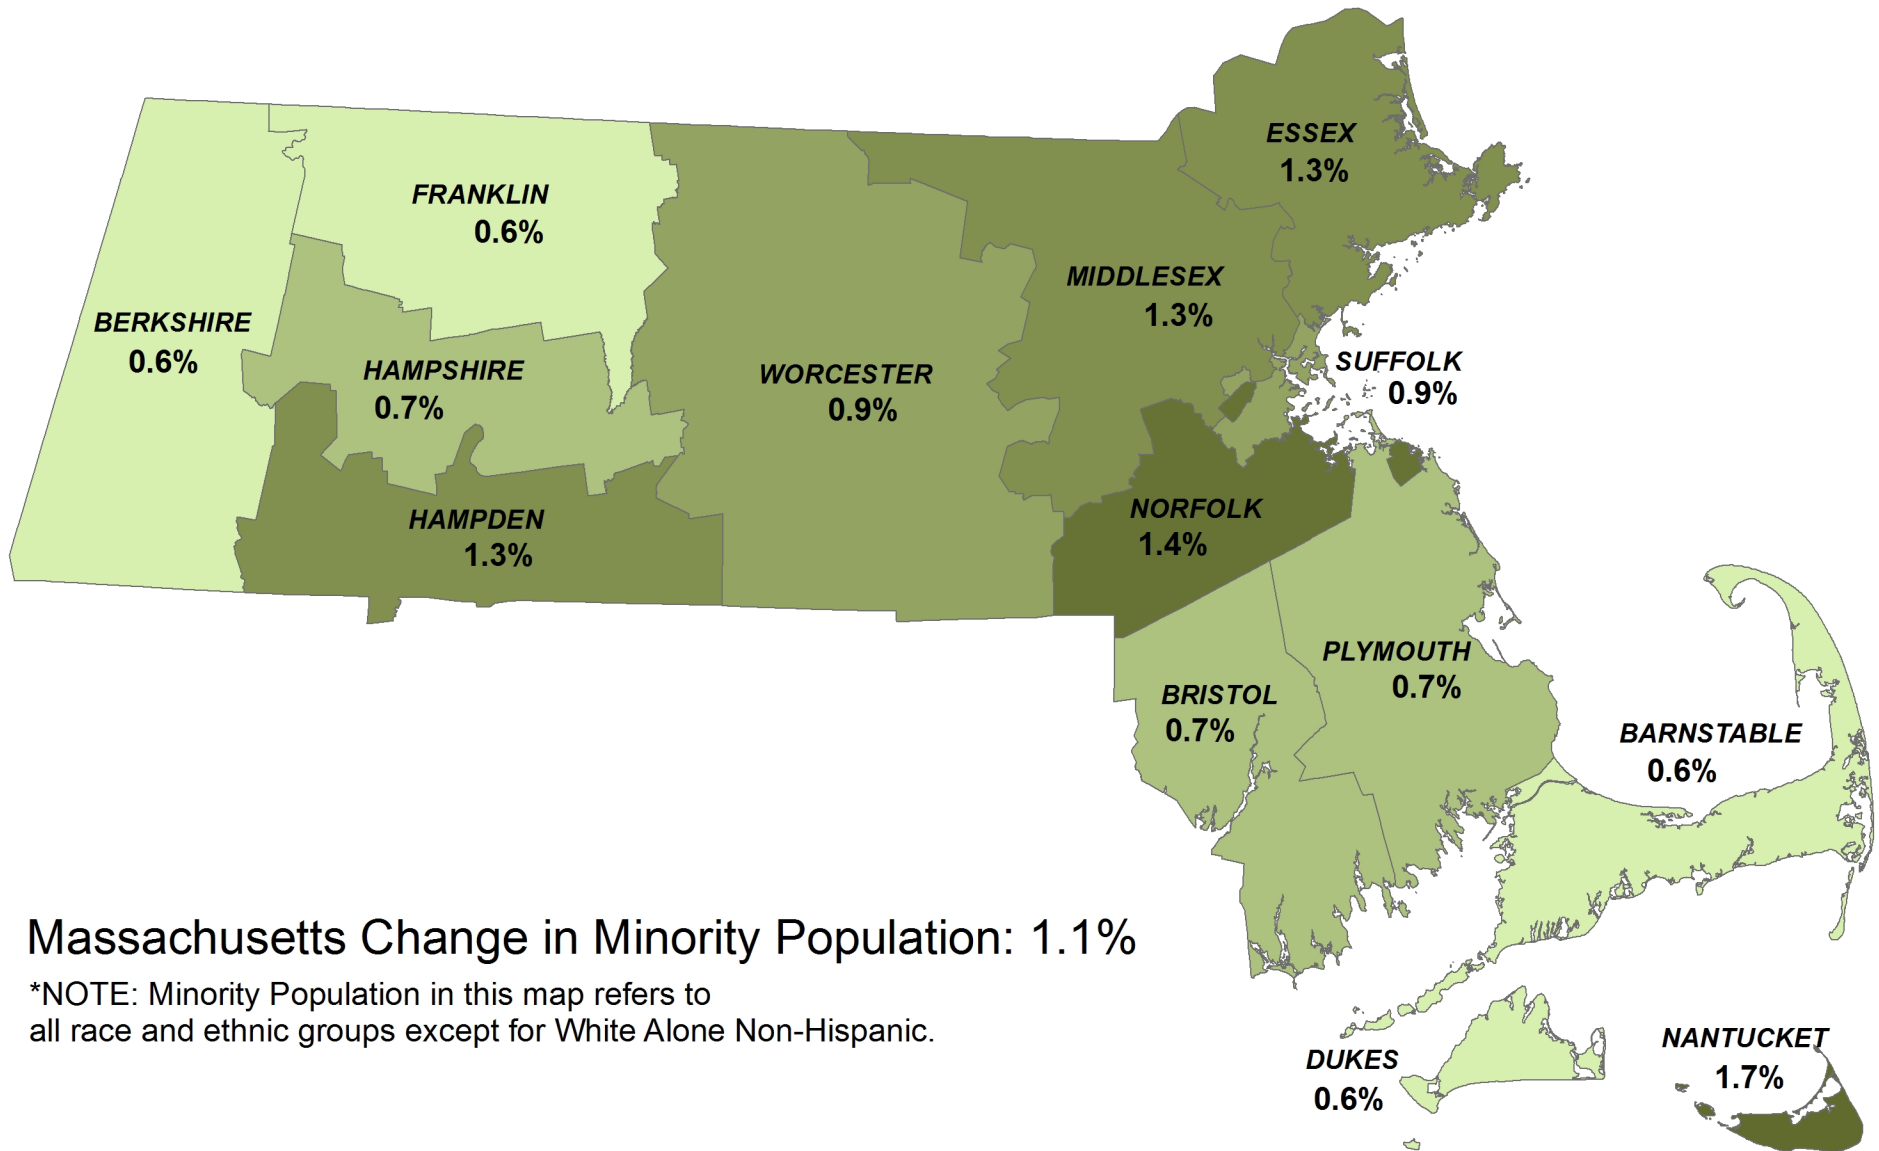

Estimated Change in Percent Minority Population as a Percentage of Total County Population, 2010-2012

Massachusetts Change in Minority Population: 1.1%

*NOTE: Minority Population in this map refers to all race and ethnic groups except for White Alone Non-Hispanic.