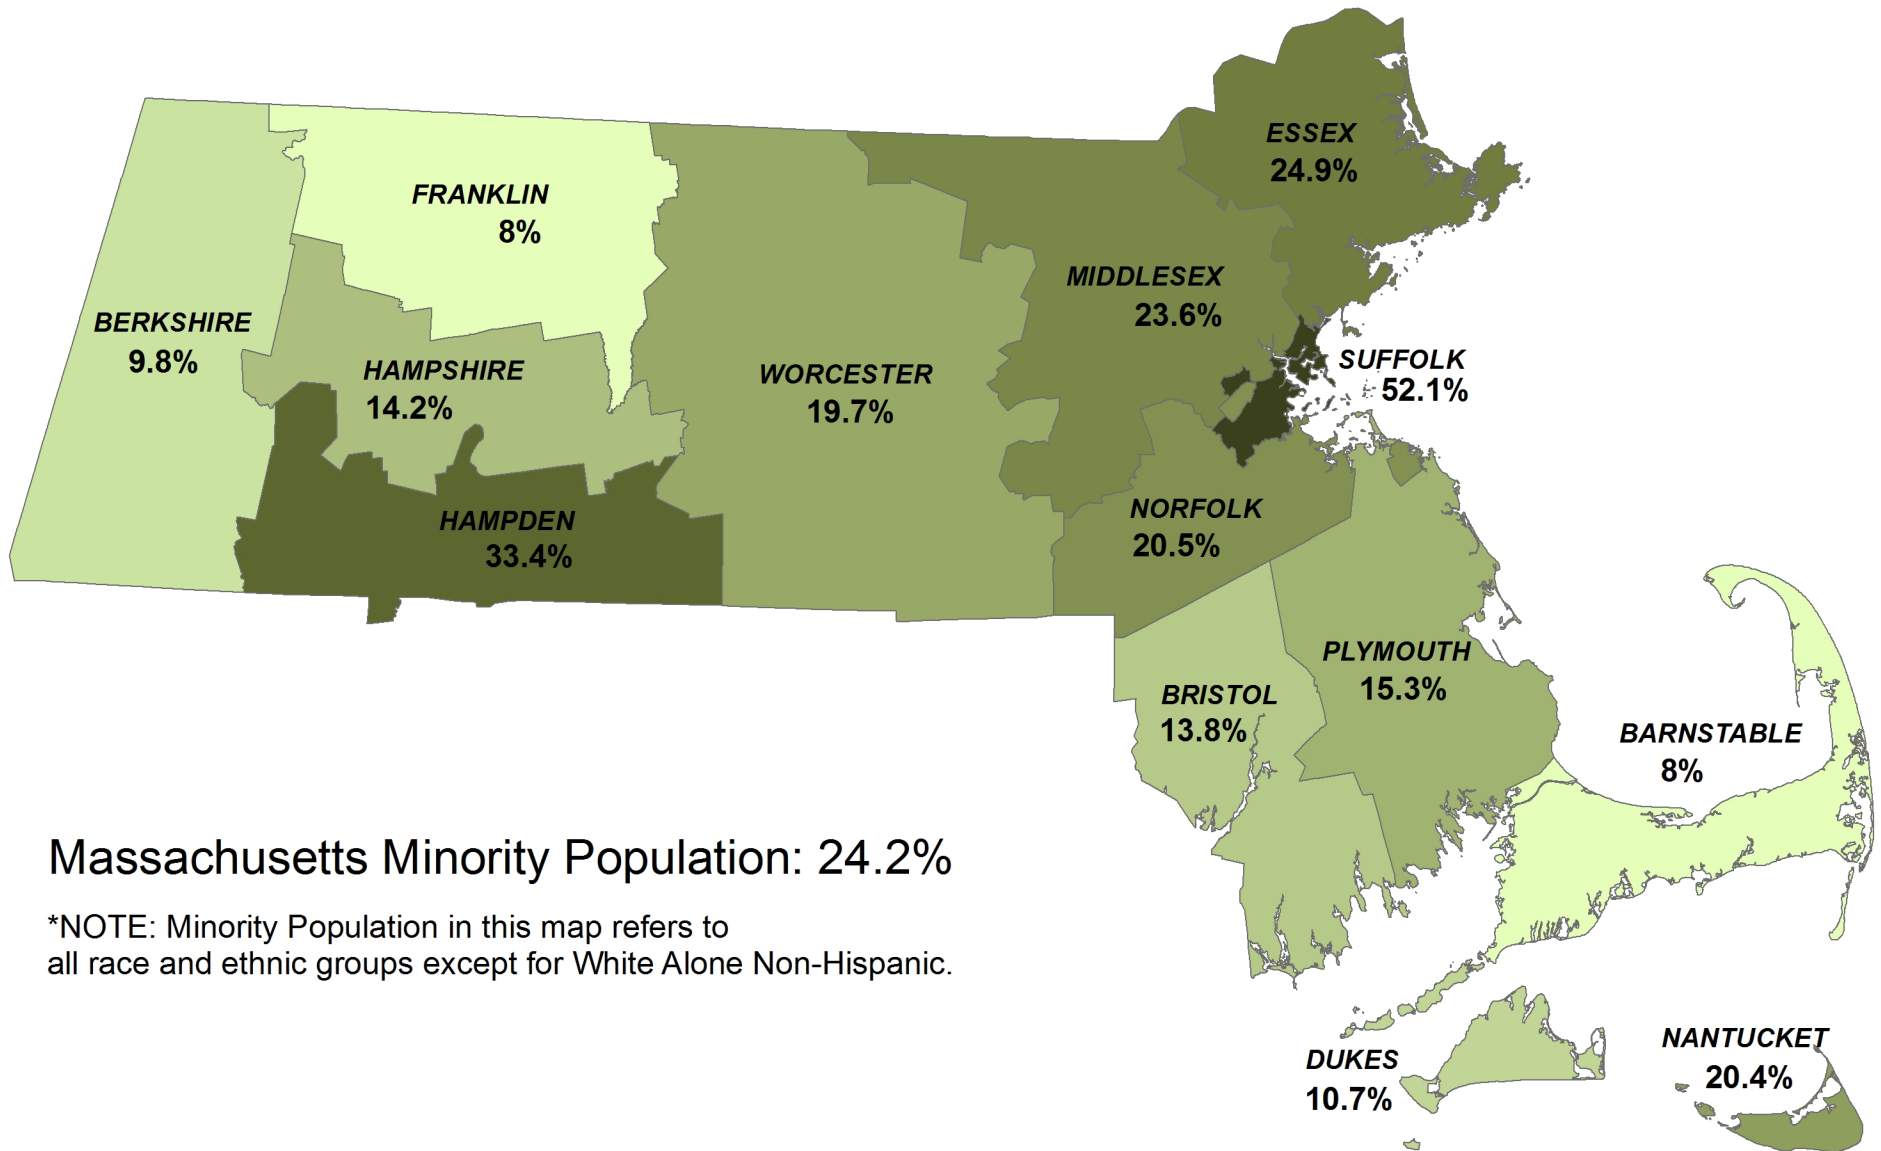

## Estimated Percent of Minority Population by County, 2012

**Massachusetts Minority Population: 24.2%**

\*NOTE: Minority Population in this map refers to all race and ethnic groups except for White Alone Non-Hispanic.