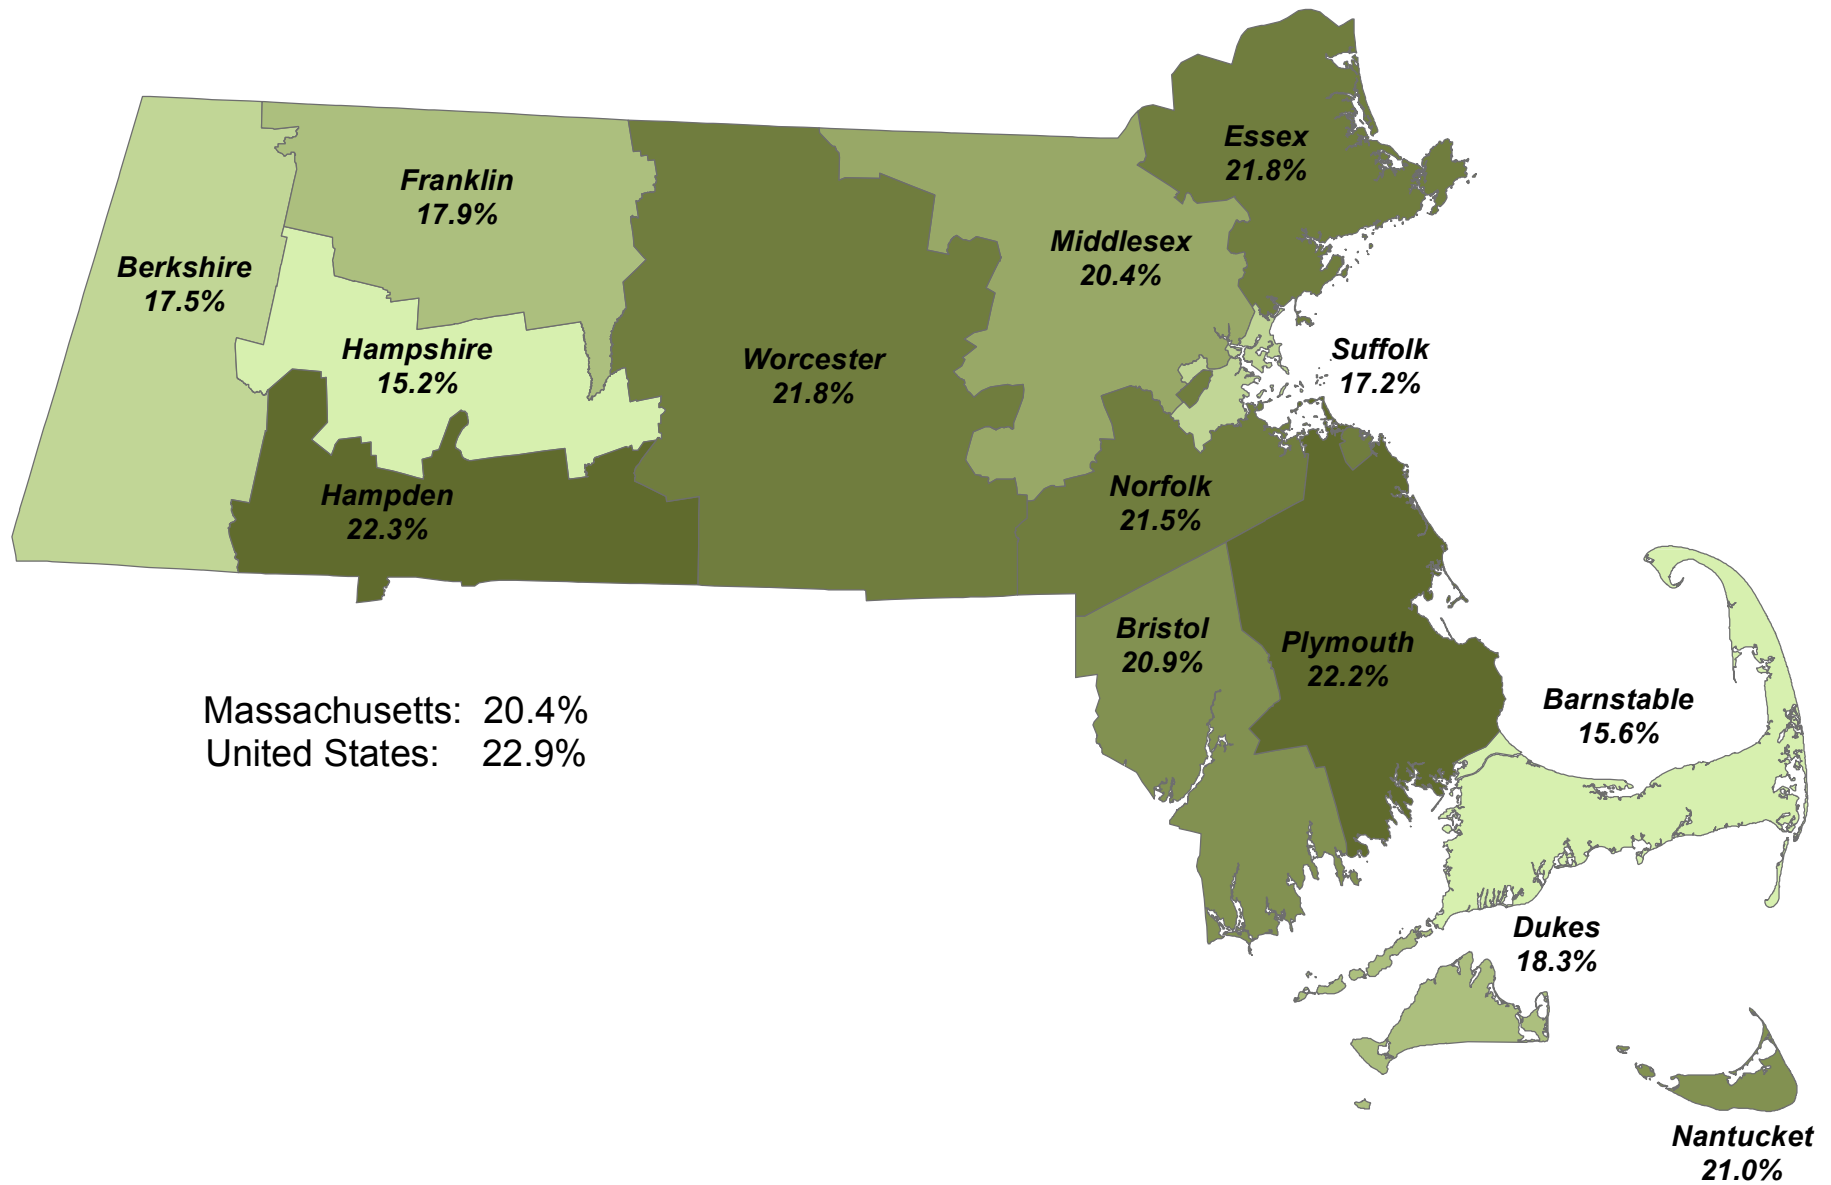

Estimated Percent of County Population Under 18 Years of Age, 2015

Massachusetts: 20.4%
United States: 22.9%