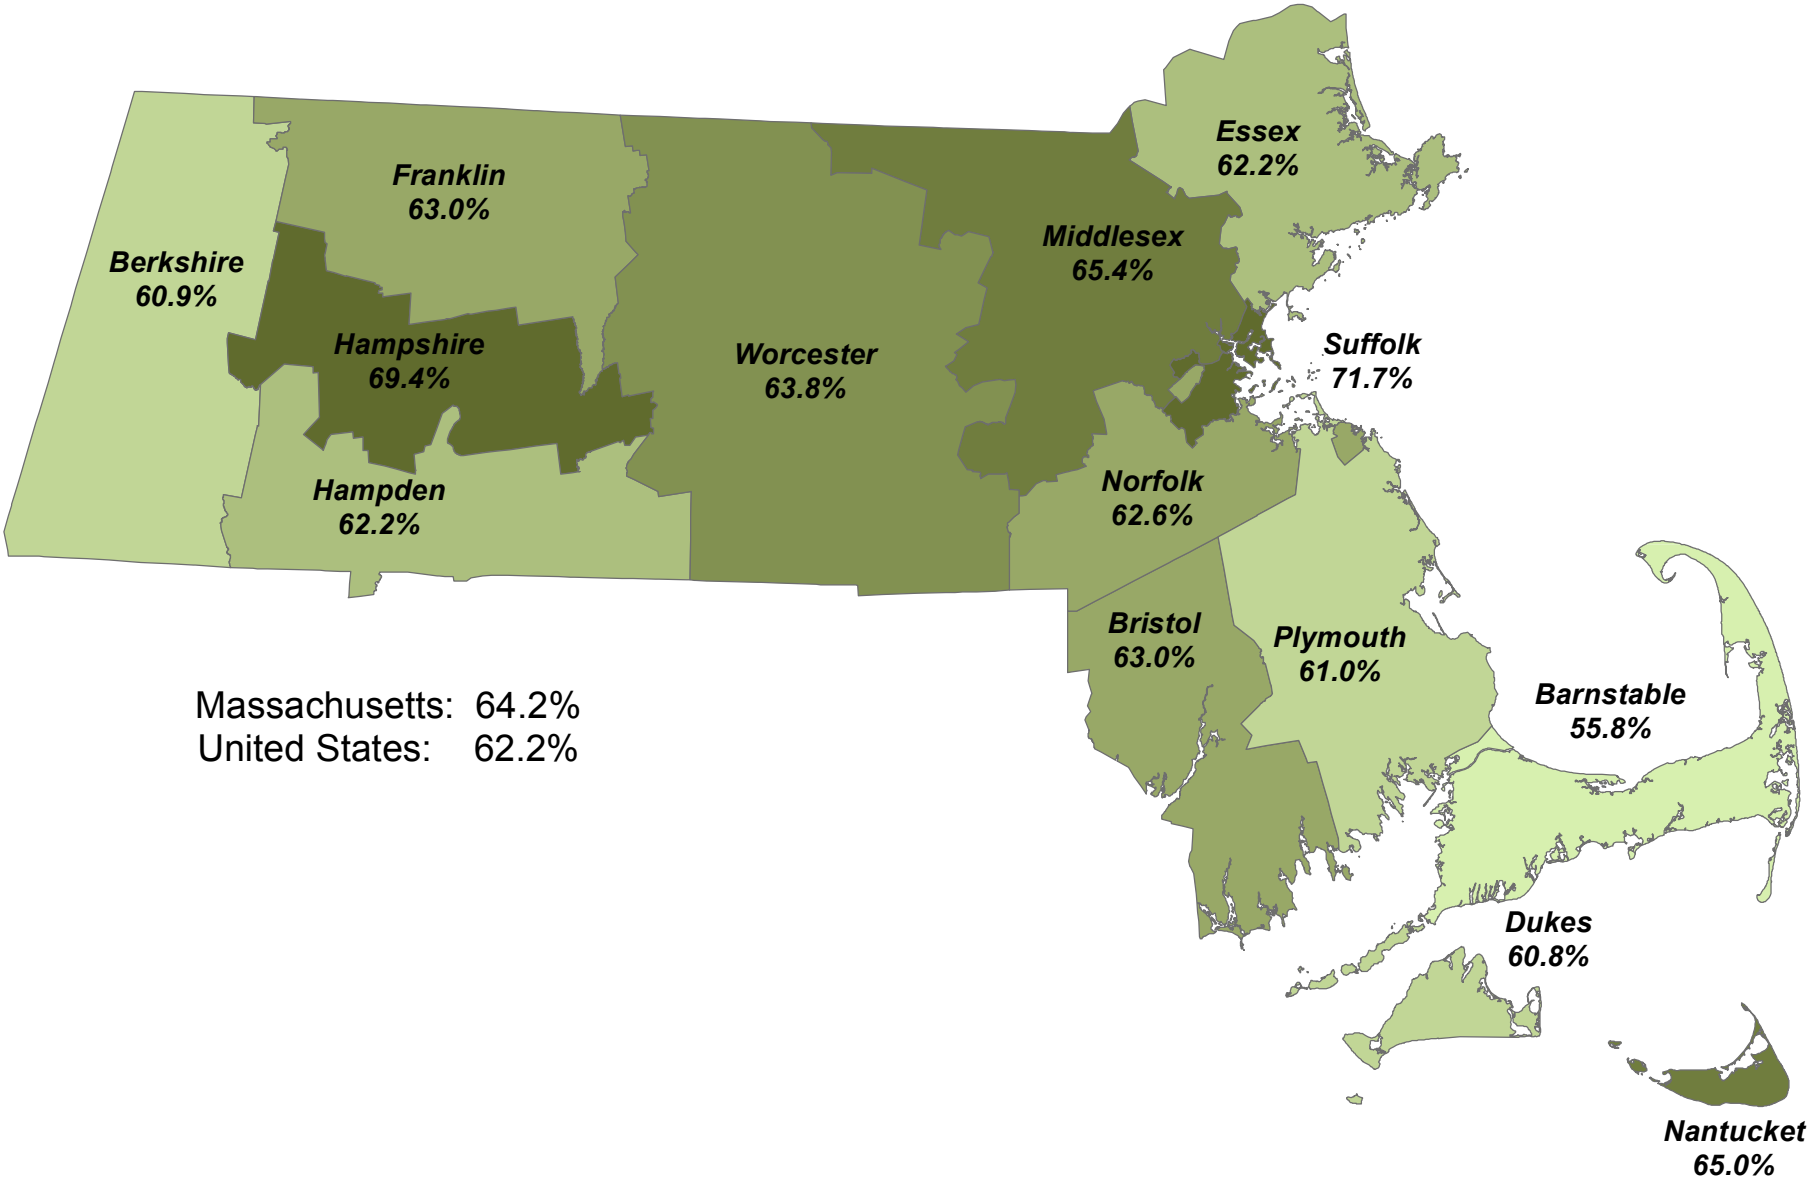

Estimated Percent of County Population 18 to 64 Years of Age, 2015

UMass Donahue Institute
Source Data: CC-EST2015-ALLDATA_25
Annual County Resident Population Estimates by Age, Sex, Race, and Hispanic Origin:
April 1, 2010 to July 1, 2015. U.S. Census Bureau, Population Division.
Release Date: June 23, 2016.