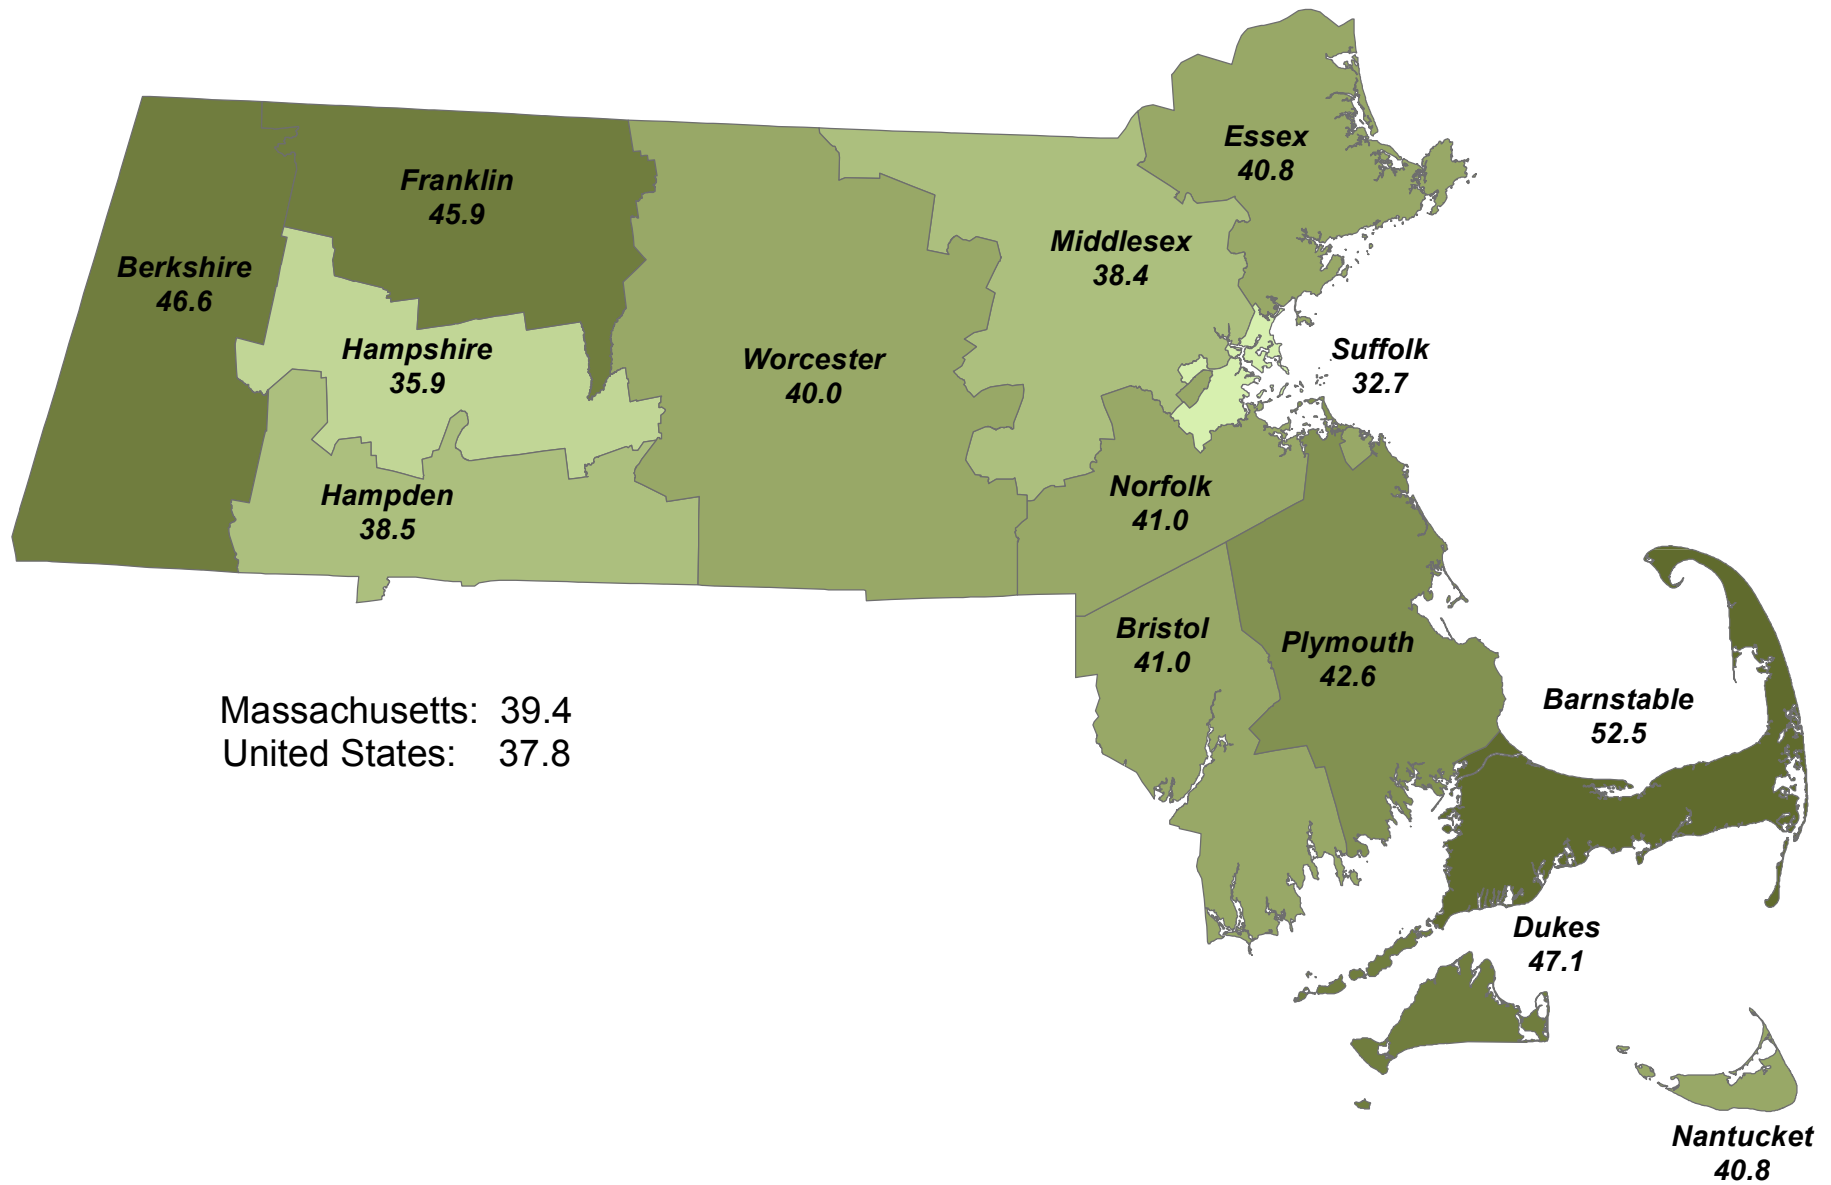

Estimated Median Age in Massachusetts by County, 2015

Massachusetts: 39.4
United States: 37.8