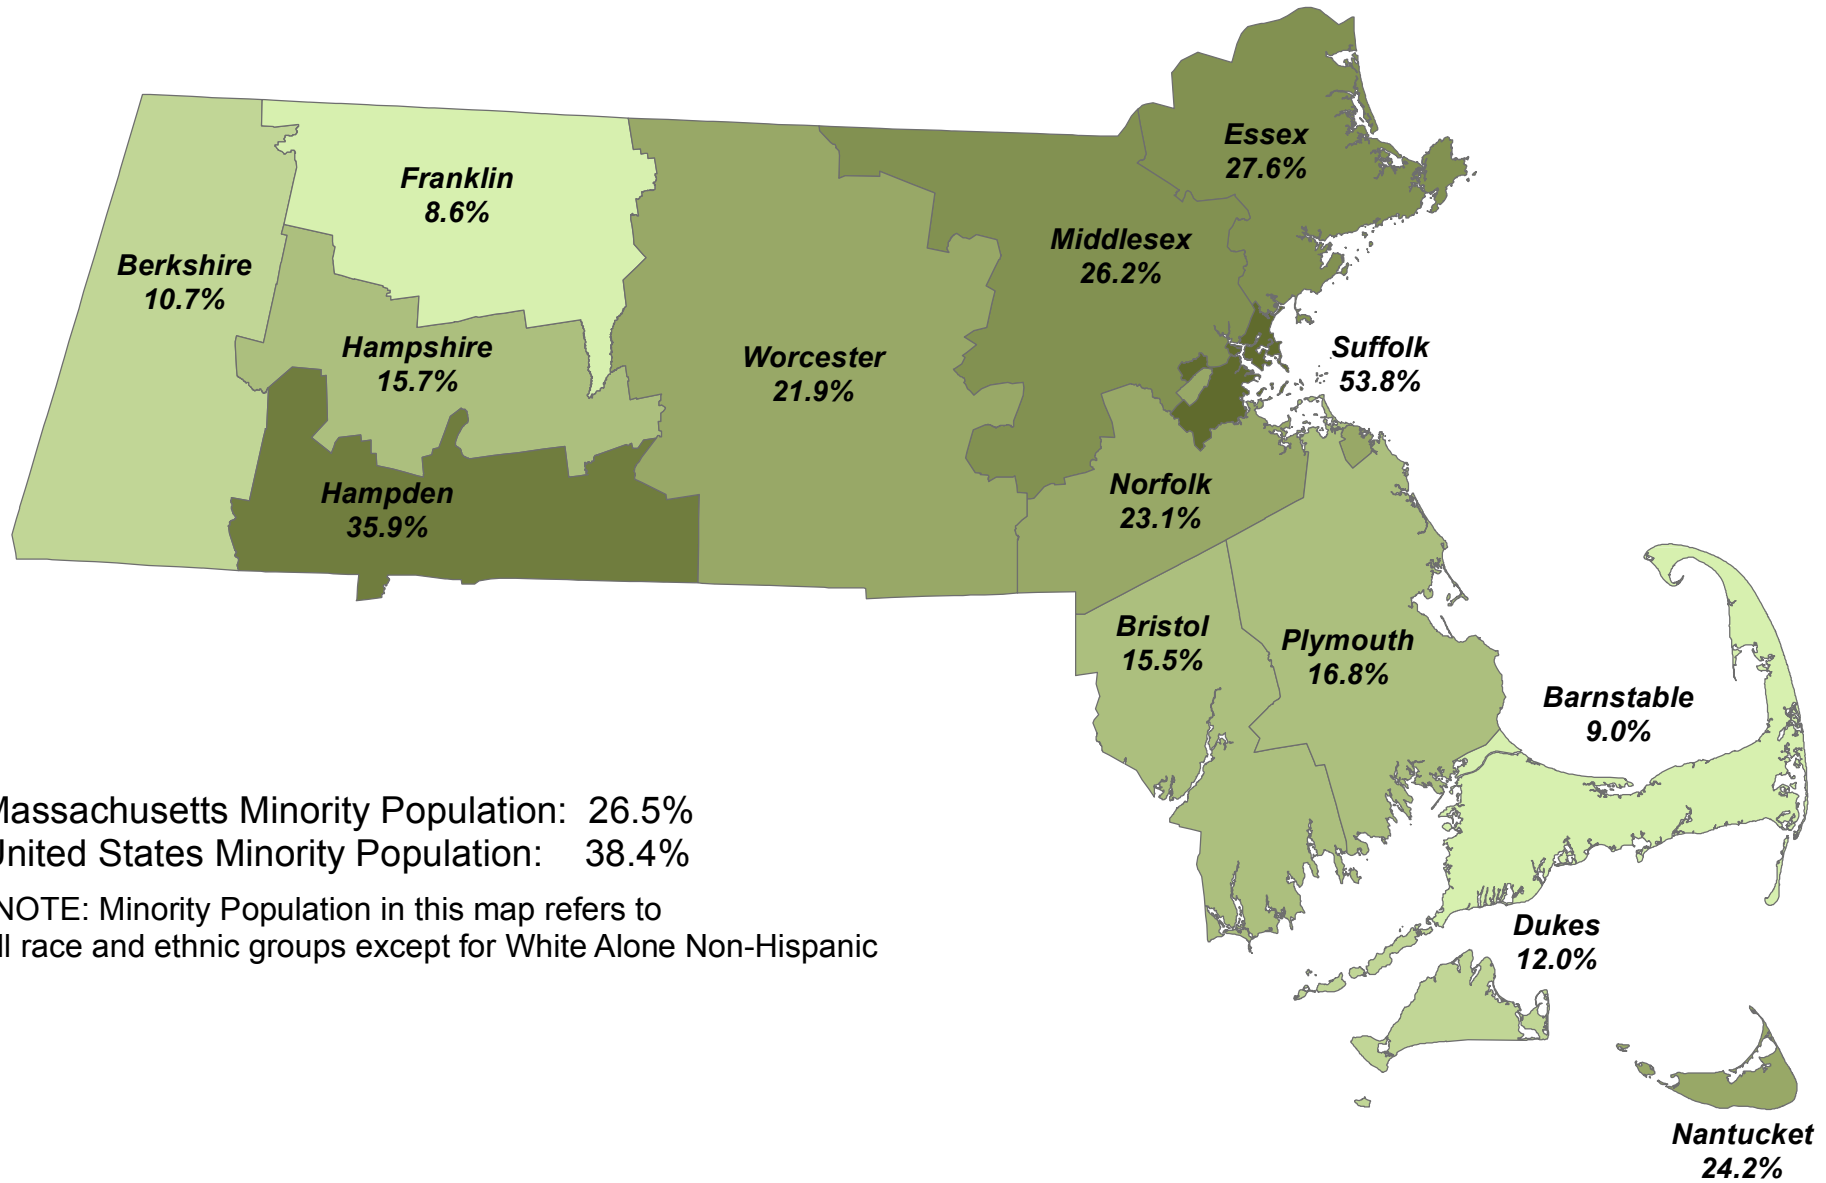

Estimated Percent of Minority Population By County, 2015

Massachusetts Minority Population: 26.5%

United States Minority Population: 38.4%

*NOTE: Minority Population in this map refers to all race and ethnic groups except for White Alone Non-Hispanic