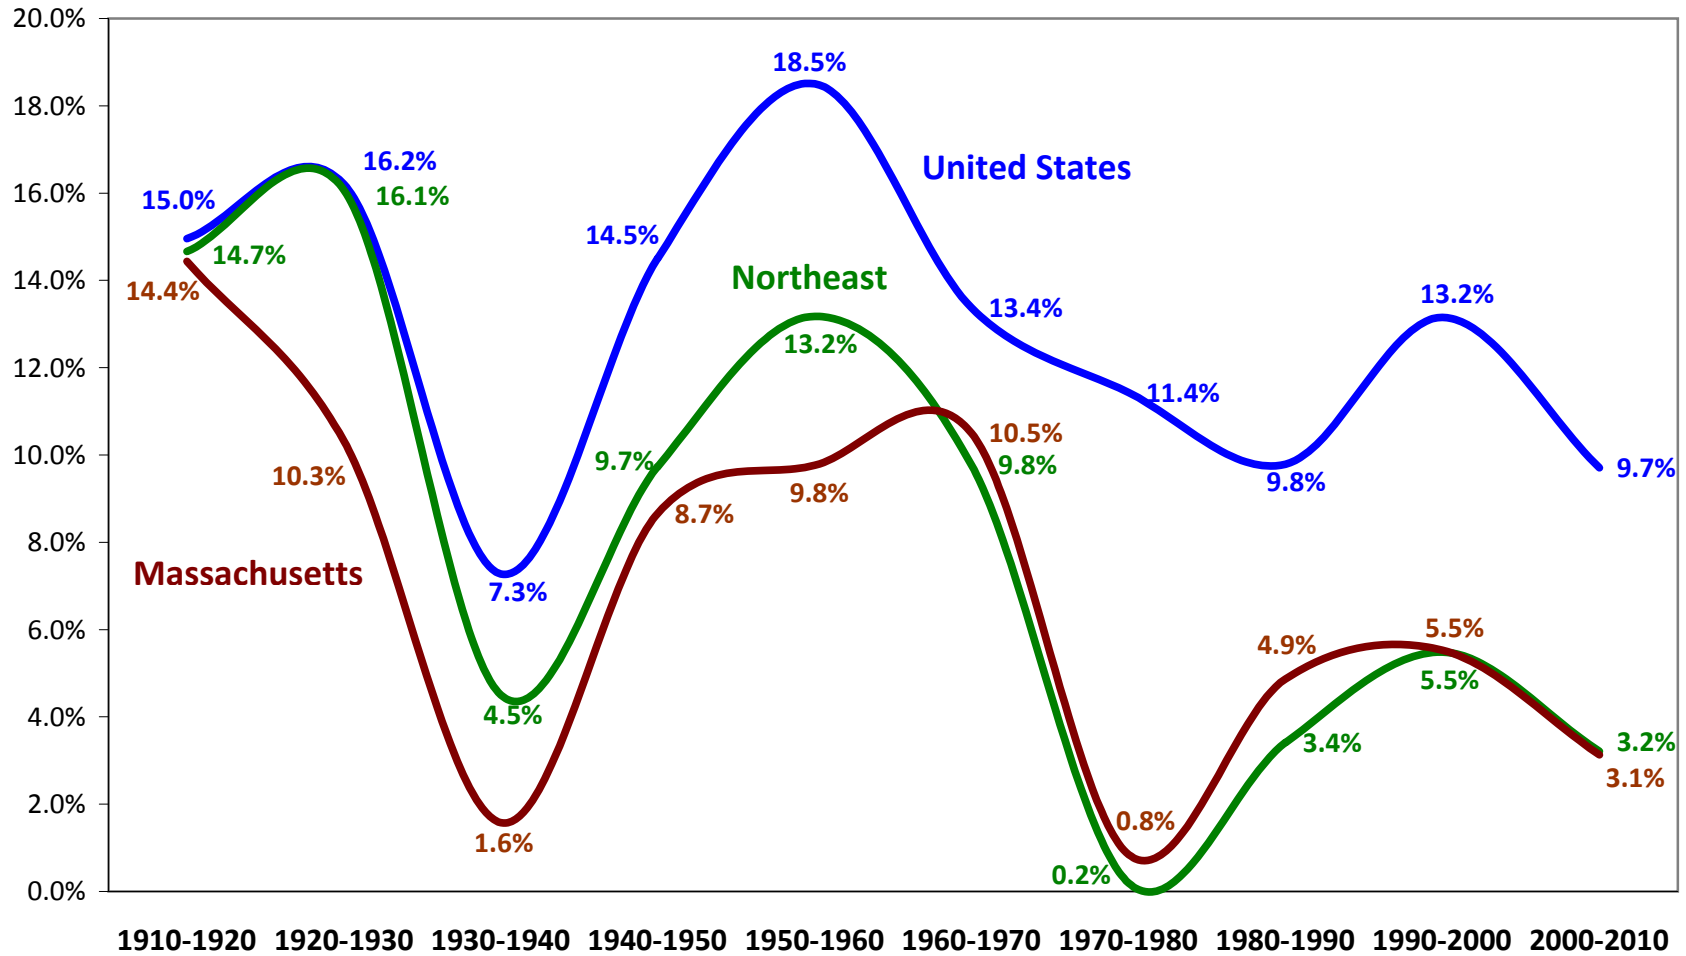

**Figure 2. Population Growth Rate by Decade:  
Massachusetts, Northeast Region and United States, 1910-2010**

UMass Donahue Institute. Source Data from 2010 Redistricting Data (Public Law 94:171) Summary File - Massachusetts [ma000012010.pl], Historical Census Statistics on Population Totals, 1790 to 1990, for The United States, Regions, Divisions, and States, Working Paper No. 56, Population Division, and Census 2000 Summary File 1 Massachusetts. Source: U.S. Census Bureau. Release Date (respectively): March 22, 2011, September 13, 2002, and June 20, 2001.