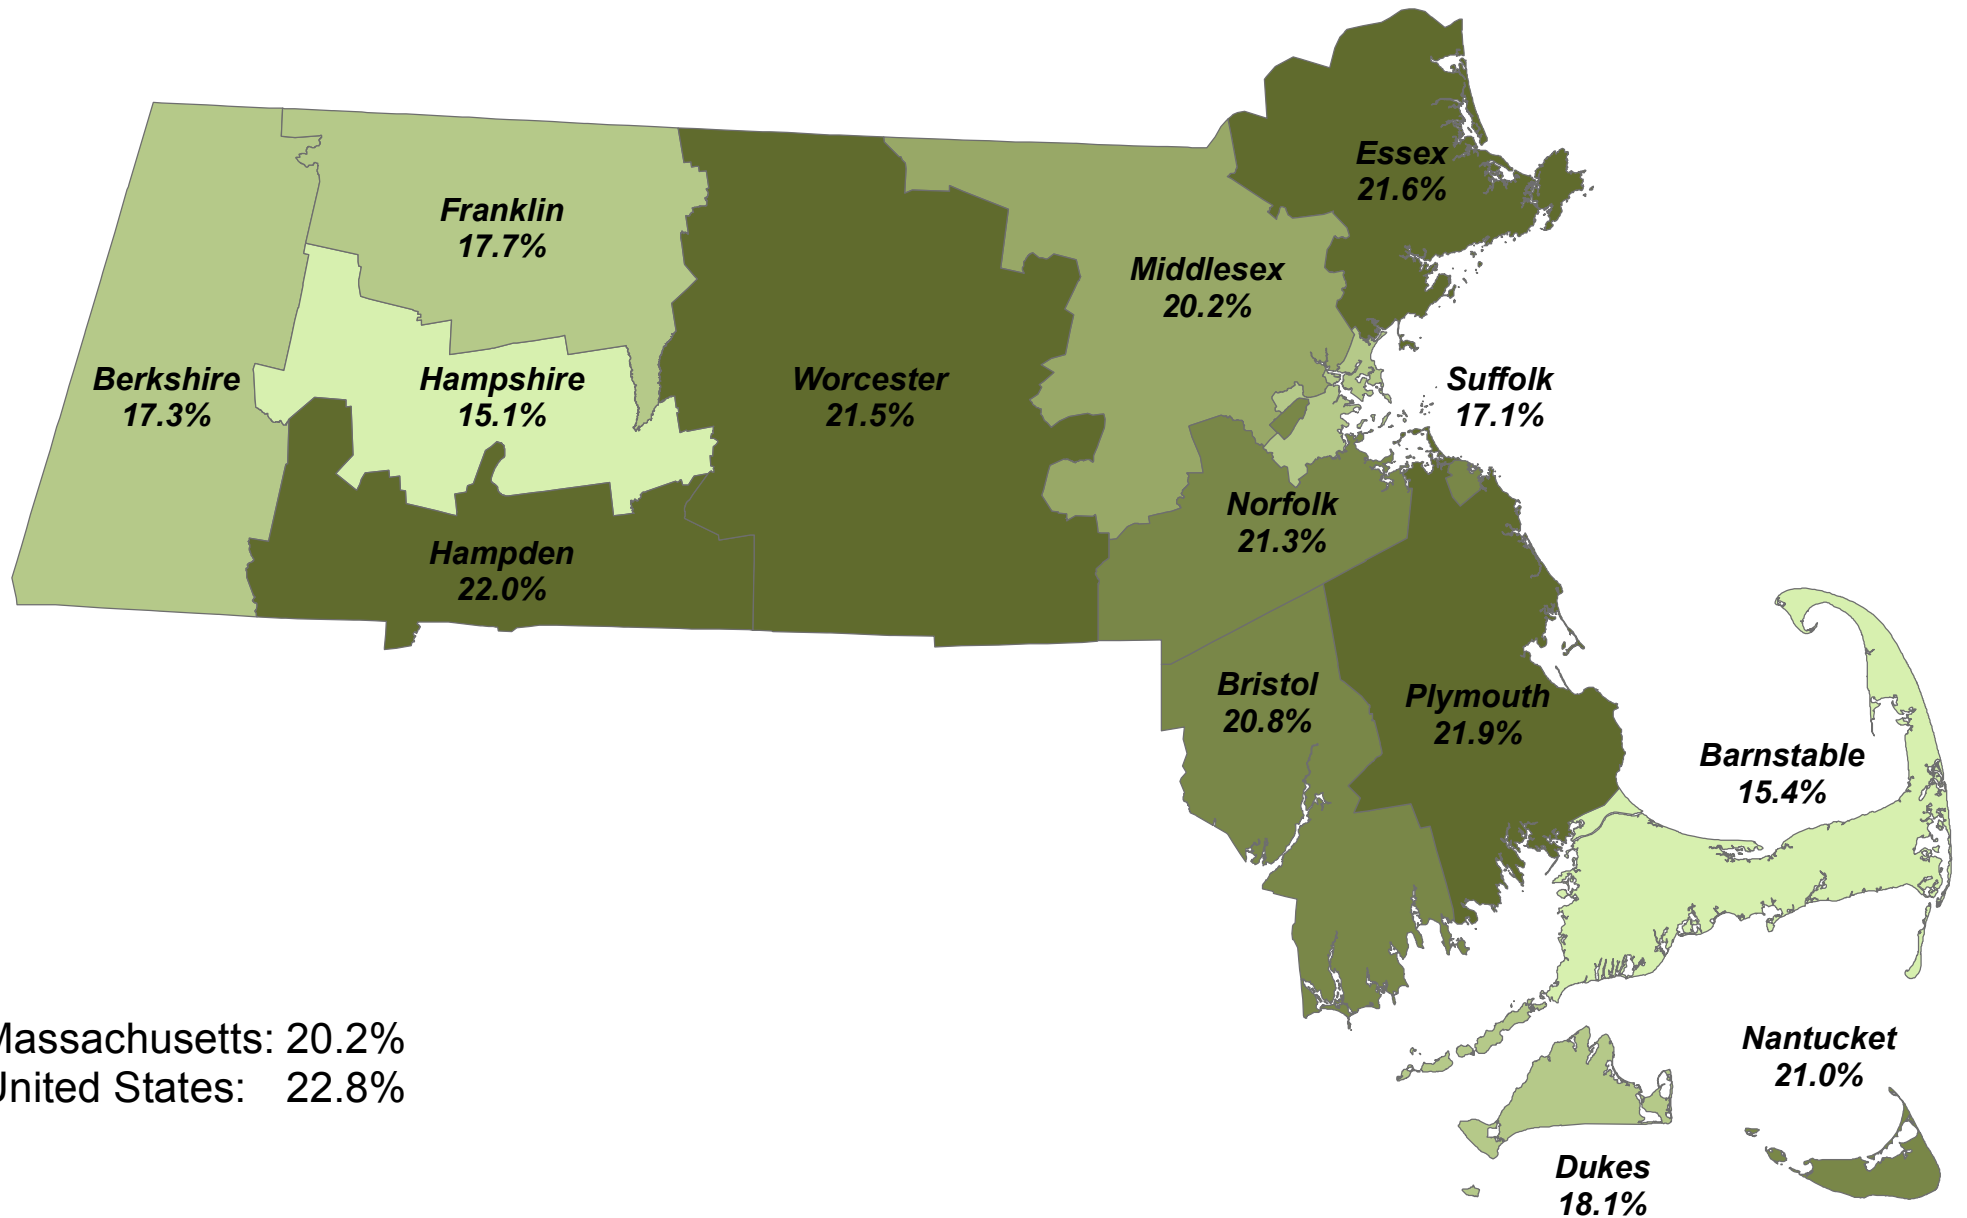

# Estimated Percent of County Population Under 18 Years of Age, 2016

UMass Donahue Institute

Source Data: PEP\_2016\_PEPAGESEX

Annual Estimates of the Resident Population for Selected Age Groups by Sex for the United States, States, Counties, and Puerto Rico Commonwealth and Municipios: April 1, 2010 to July 1, 2016.

U.S. Census Bureau, Population Division. Release Date: June 22, 2017.