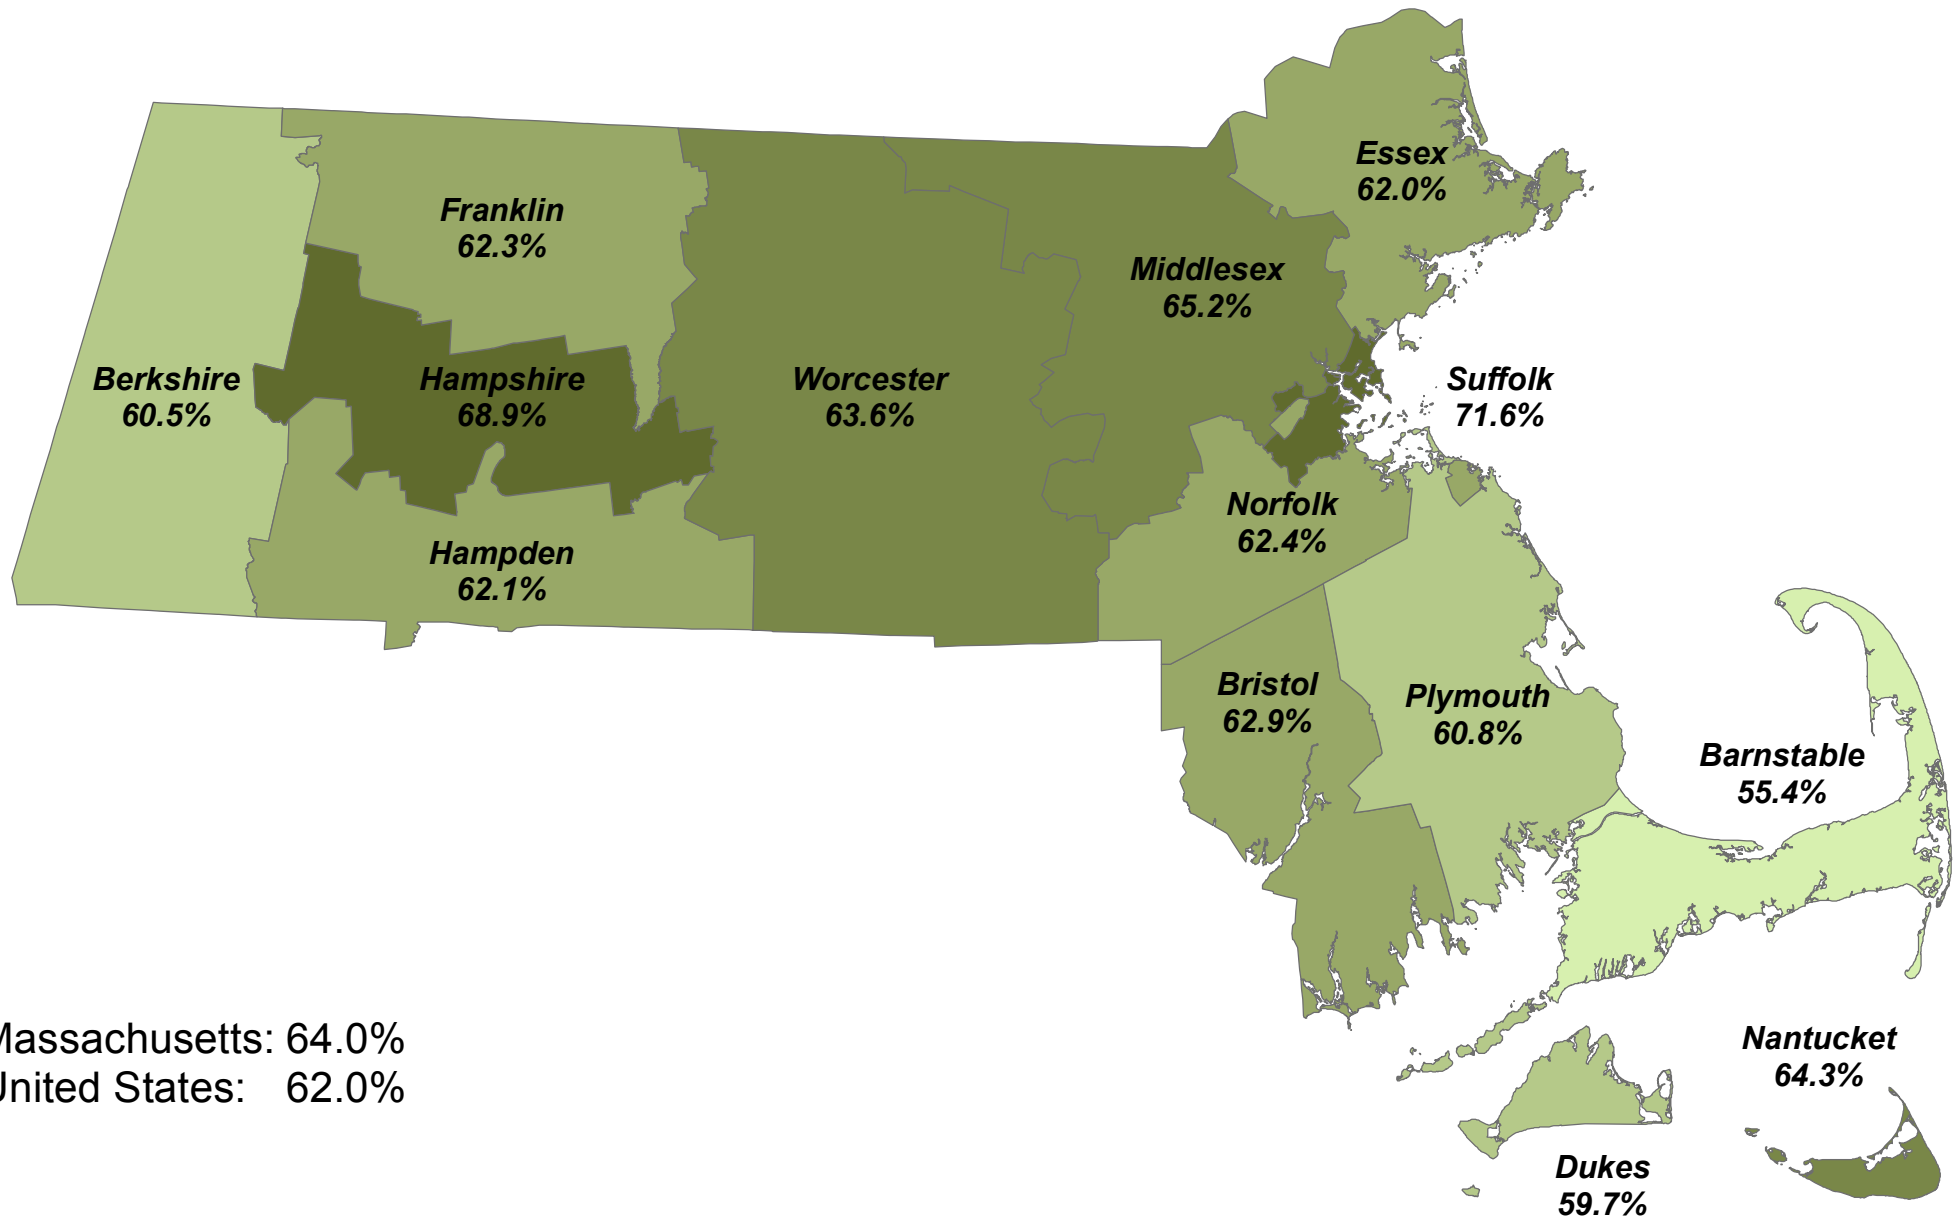

Estimated Percent of County Population 18 to 64 Years of Age, 2016

Massachusetts: 64.0%

United States: 62.0%

UMass Donahue Institute

Source Data: PEP_2016_PEPAGESEX

Annual Estimates of the Resident Population for Selected Age Groups by Sex for the United States, States, Counties, and Puerto Rico Commonwealth and Municipios: April 1, 2010 to July 1, 2016.

U.S. Census Bureau, Population Division. Release Date: June 22, 2017.