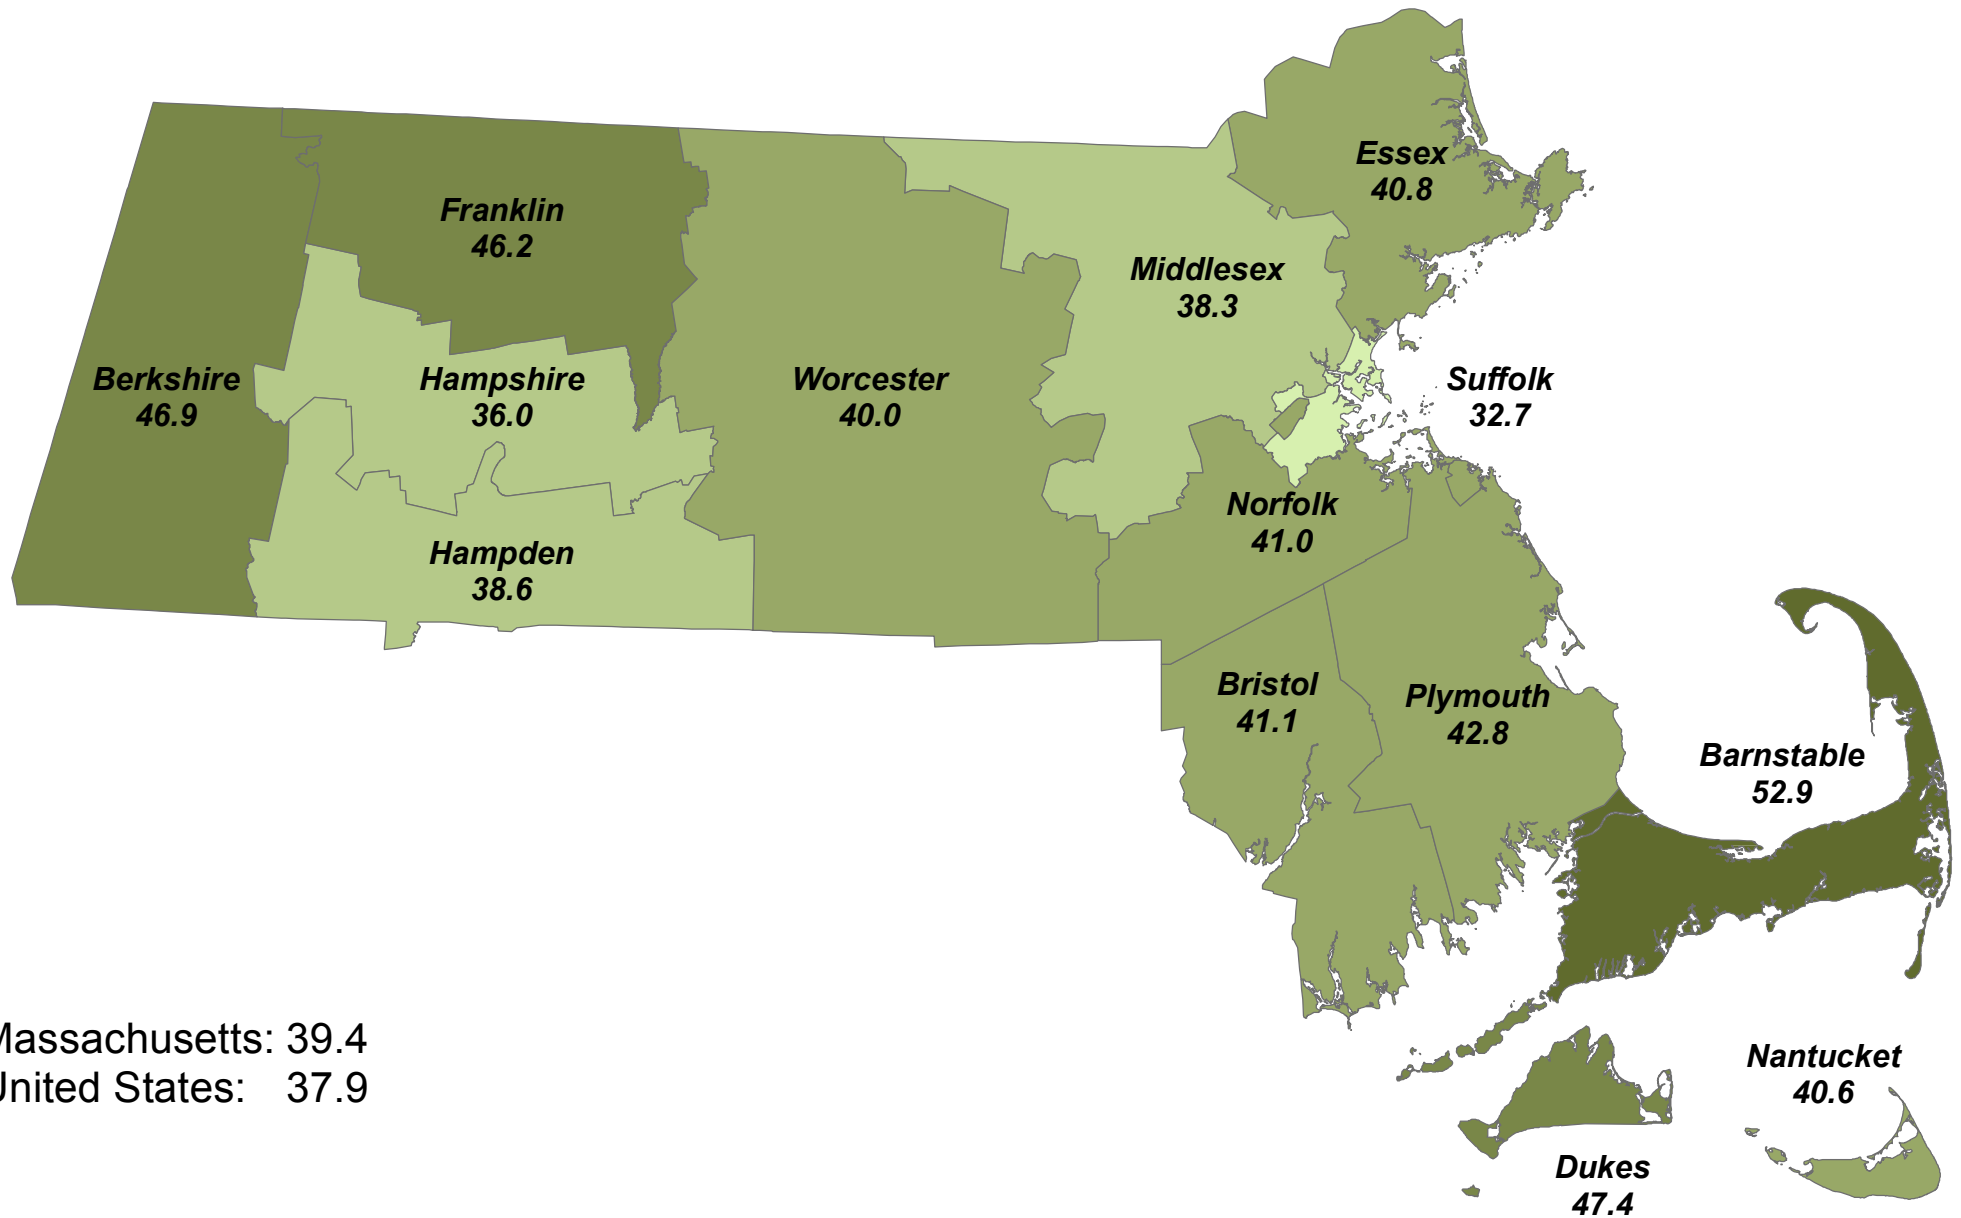

# Estimated Median Age in Massachusetts by County, 2016

UMass Donahue Institute

Source Data: PEP\_2016\_PEPAGESEX

Annual Estimates of the Resident Population for Selected Age Groups by Sex for the United States, States, Counties, and Puerto Rico Commonwealth and Municipios: April 1, 2010 to July 1, 2016.

U.S. Census Bureau, Population Division. Release Date: June 22, 2017.