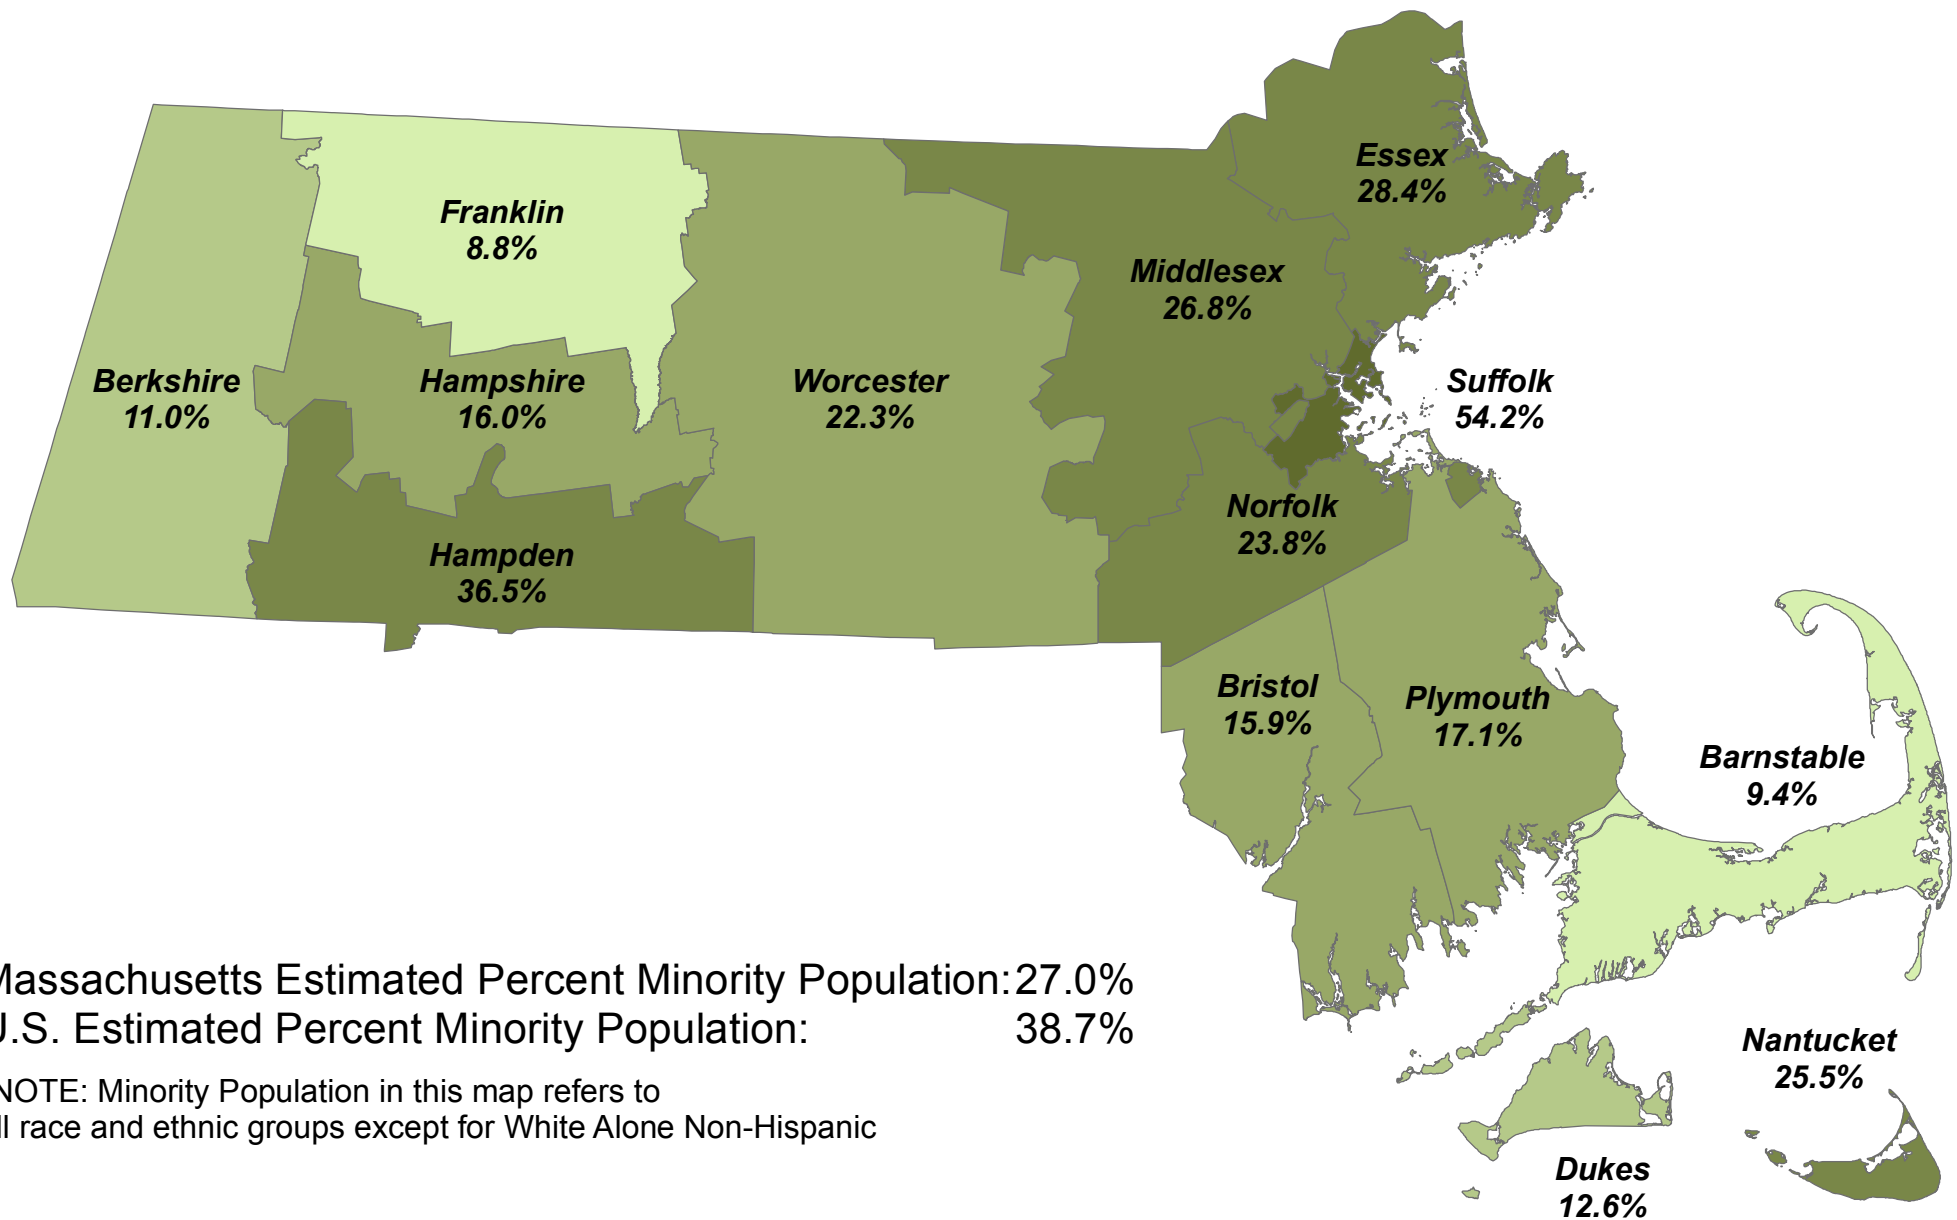

# Estimated Percent Minority Population by Massachusetts County, July 1, 2016

Massachusetts Estimated Percent Minority Population: 27.0%

U.S. Estimated Percent Minority Population: 38.7%

\*NOTE: Minority Population in this map refers to all race and ethnic groups except for White Alone Non-Hispanic

UMass Donahue Institute

Source Data from Annual Estimates of the Resident Population by Sex, Race, and Hispanic Origin: April 1, 2010 to July 1, 2016 (PEP\_2016\_PEPSR6H). Source: U.S. Census Bureau, Population Division. Release Date: June 22, 2017.